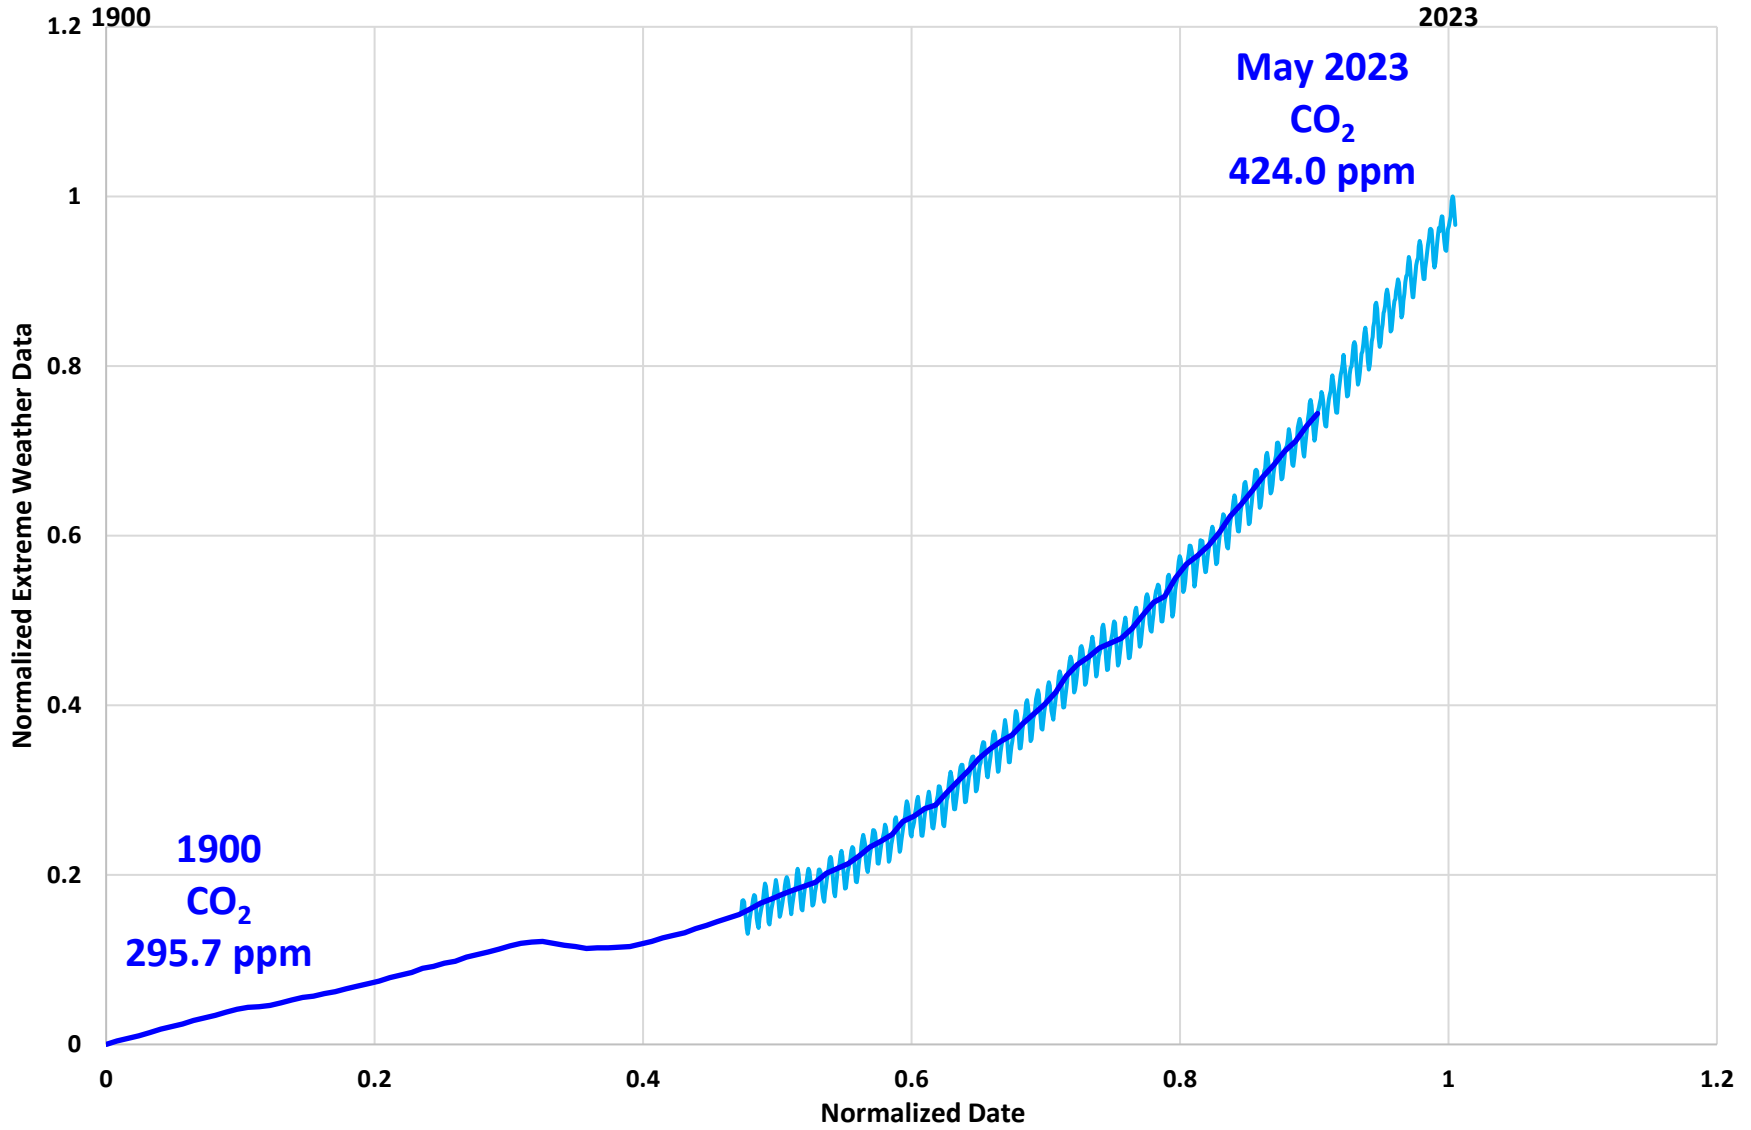

Normalized Extreme Weather Data - Normalized CO₂

— Mauna Loa CO₂

— NASA/GISS CO₂

Normalized Extreme Weather Data - Fire Statistics

X-Chart.xlsx

--- Acreage Burnt - NIFC — Acreage Burnt - M&F-2005 — Mauna Loa CO2 — NASA/GISS CO2 — Poly. (Acreage Burnt - NIFC)

Normalized Extreme Weather Data - Global Fire Scorecard

Extreme Weather Trends are NOT getting worse despite the relentless propaganda spread by our political "leadership" and their media minions!!!

Mauna Loa CO₂