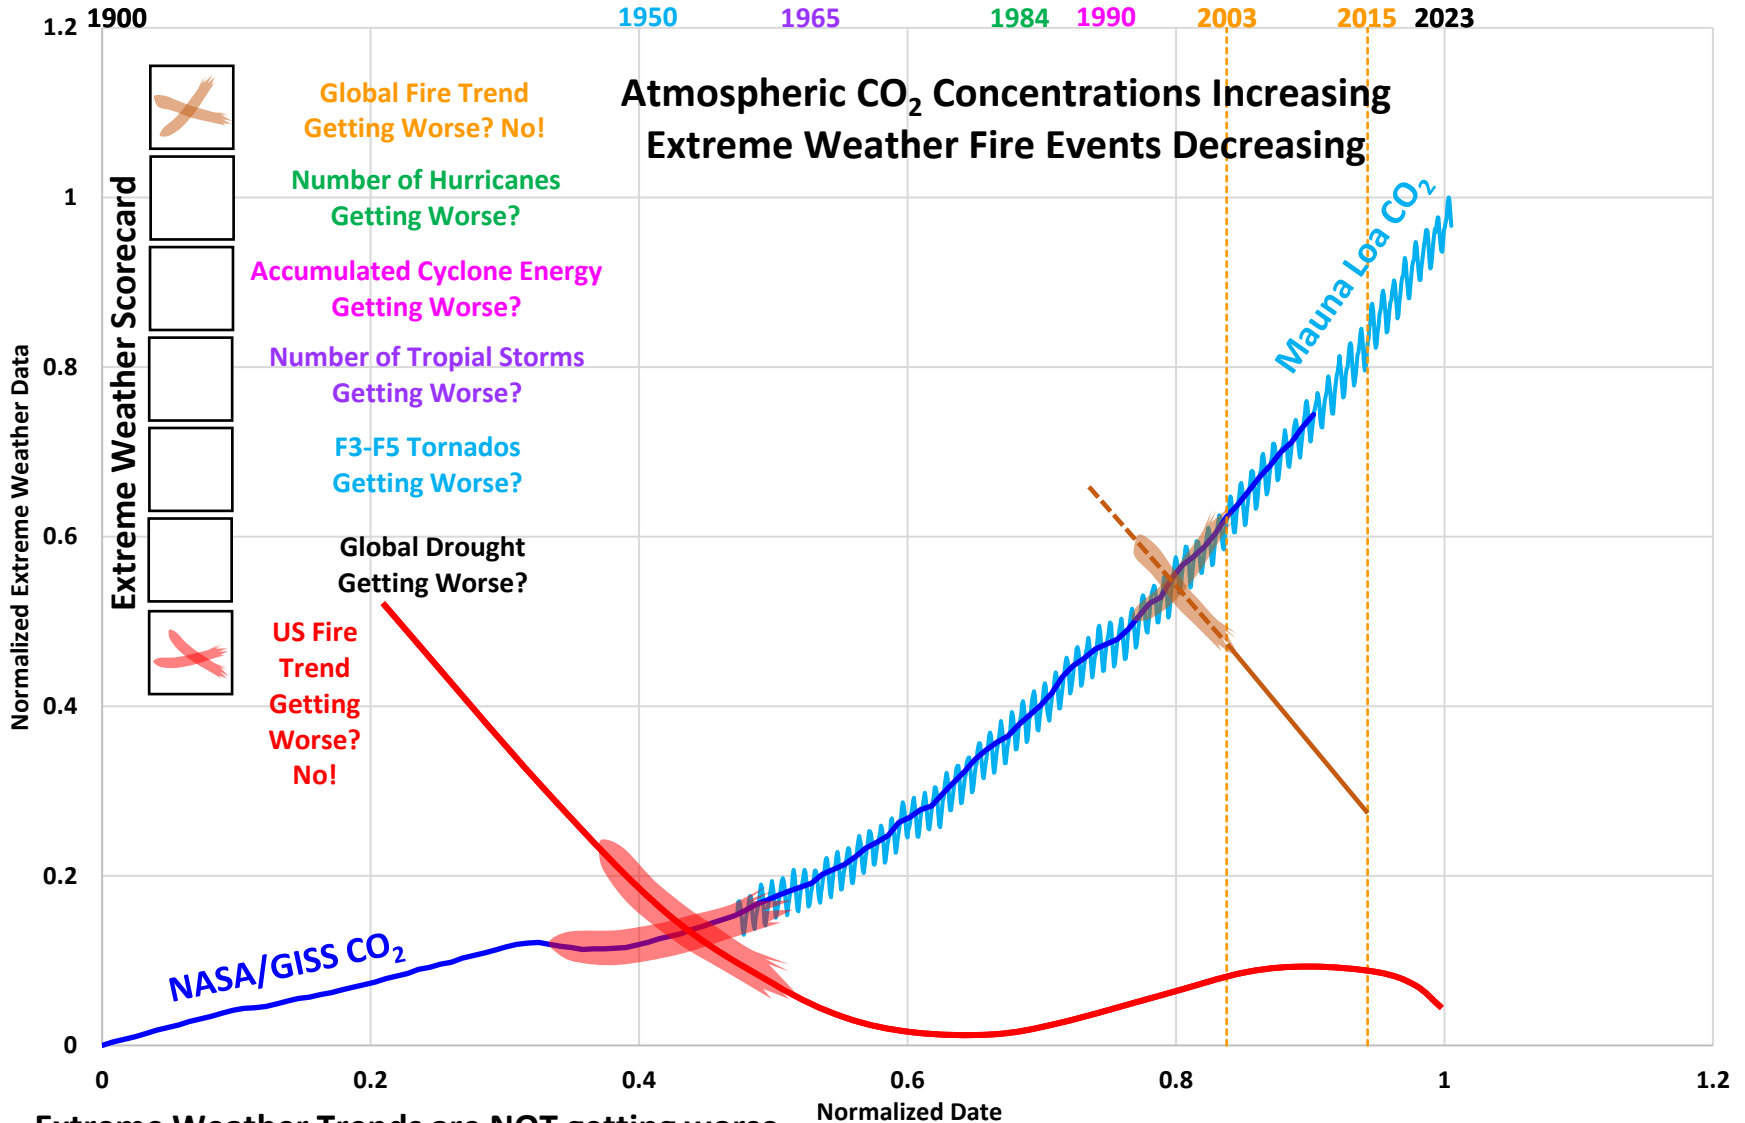

Normalized Extreme Weather Data - Normalized CO₂

— Mauna Loa CO₂

— NASA/GISS CO₂

Normalized Extreme Weather Data - Fire Statistics

X-Chart.xlsx

--- Acreage Burnt - NIFC — Acreage Burnt - M&F-2005 — Mauna Loa CO2 — NASA/GISS CO2 — Poly. (Acreage Burnt - NIFC)

Normalized Extreme Weather Data - Global Fire Scorecard

Extreme Weather Trends are NOT getting worse despite the relentless propaganda spread by our political "leadership" and their media minions!!!

Mauna Loa CO₂

NASA/GISS CO₂

Normalized Extreme Weather Data - F3-F5 Tornado Scorecard

**Atmospheric CO₂ Concentrations Increasing
Extreme Weather Events Decreasing**

Extreme Weather Trends are NOT getting worse despite the relentless propoganda spread by our political "leadership" and their media minions!!!