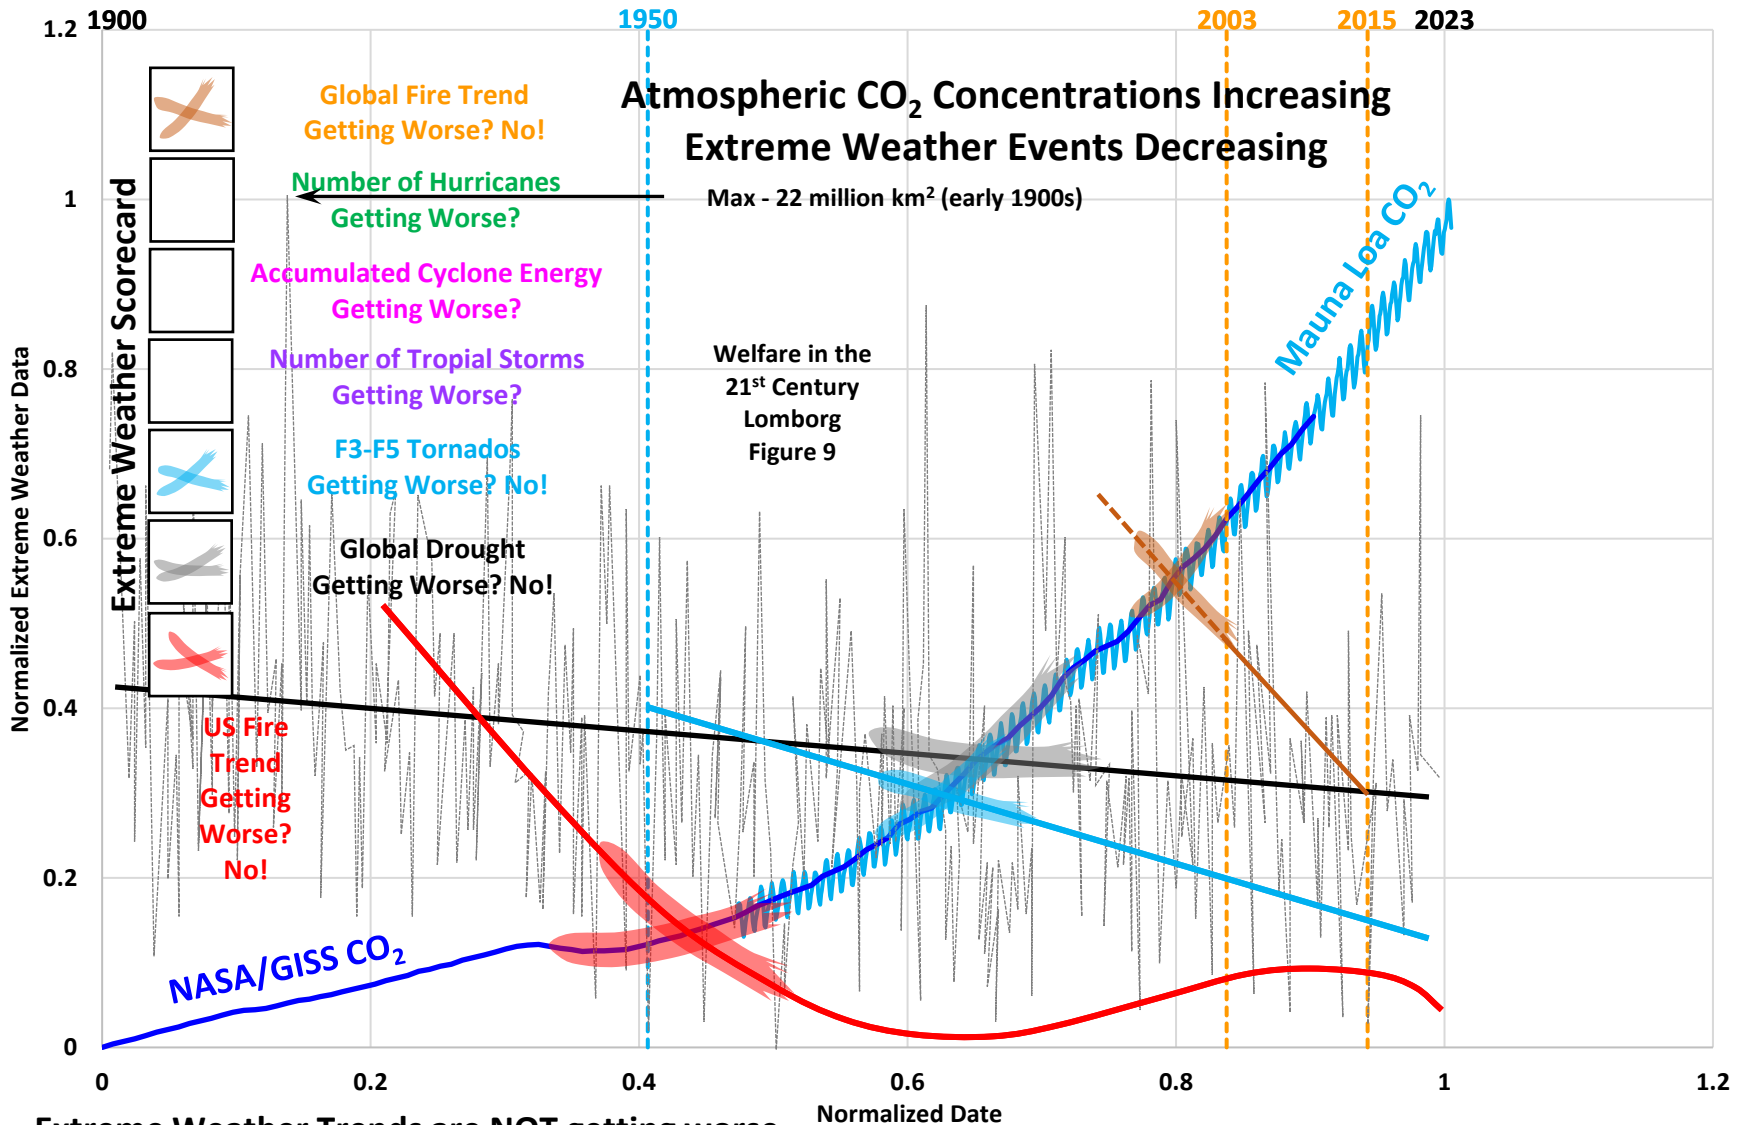

Normalized Extreme Weather Data - Global Fire Scorecard

Extreme Weather Trends are NOT getting worse despite the relentless propaganda spread by our political "leadership" and their media minions!!!

Mauna Loa CO₂

NASA/GISS CO₂

Normalized Extreme Weather Data - F3-F5 Tornado Scorecard

**Atmospheric CO₂ Concentrations Increasing
Extreme Weather Events Decreasing**

Extreme Weather Trends are NOT getting worse despite the relentless propoganda spread by our political "leadership" and their media minions!!!

----- F3-F5 - 1950
———— Mauna Loa CO₂
———— NASA/GISS CO₂

Normalized Extreme Weather Data - Drought Scorecard

Extreme Weather Trends are NOT getting worse despite the relentless propoganda spread by our political "leadership" and their media minions!!!