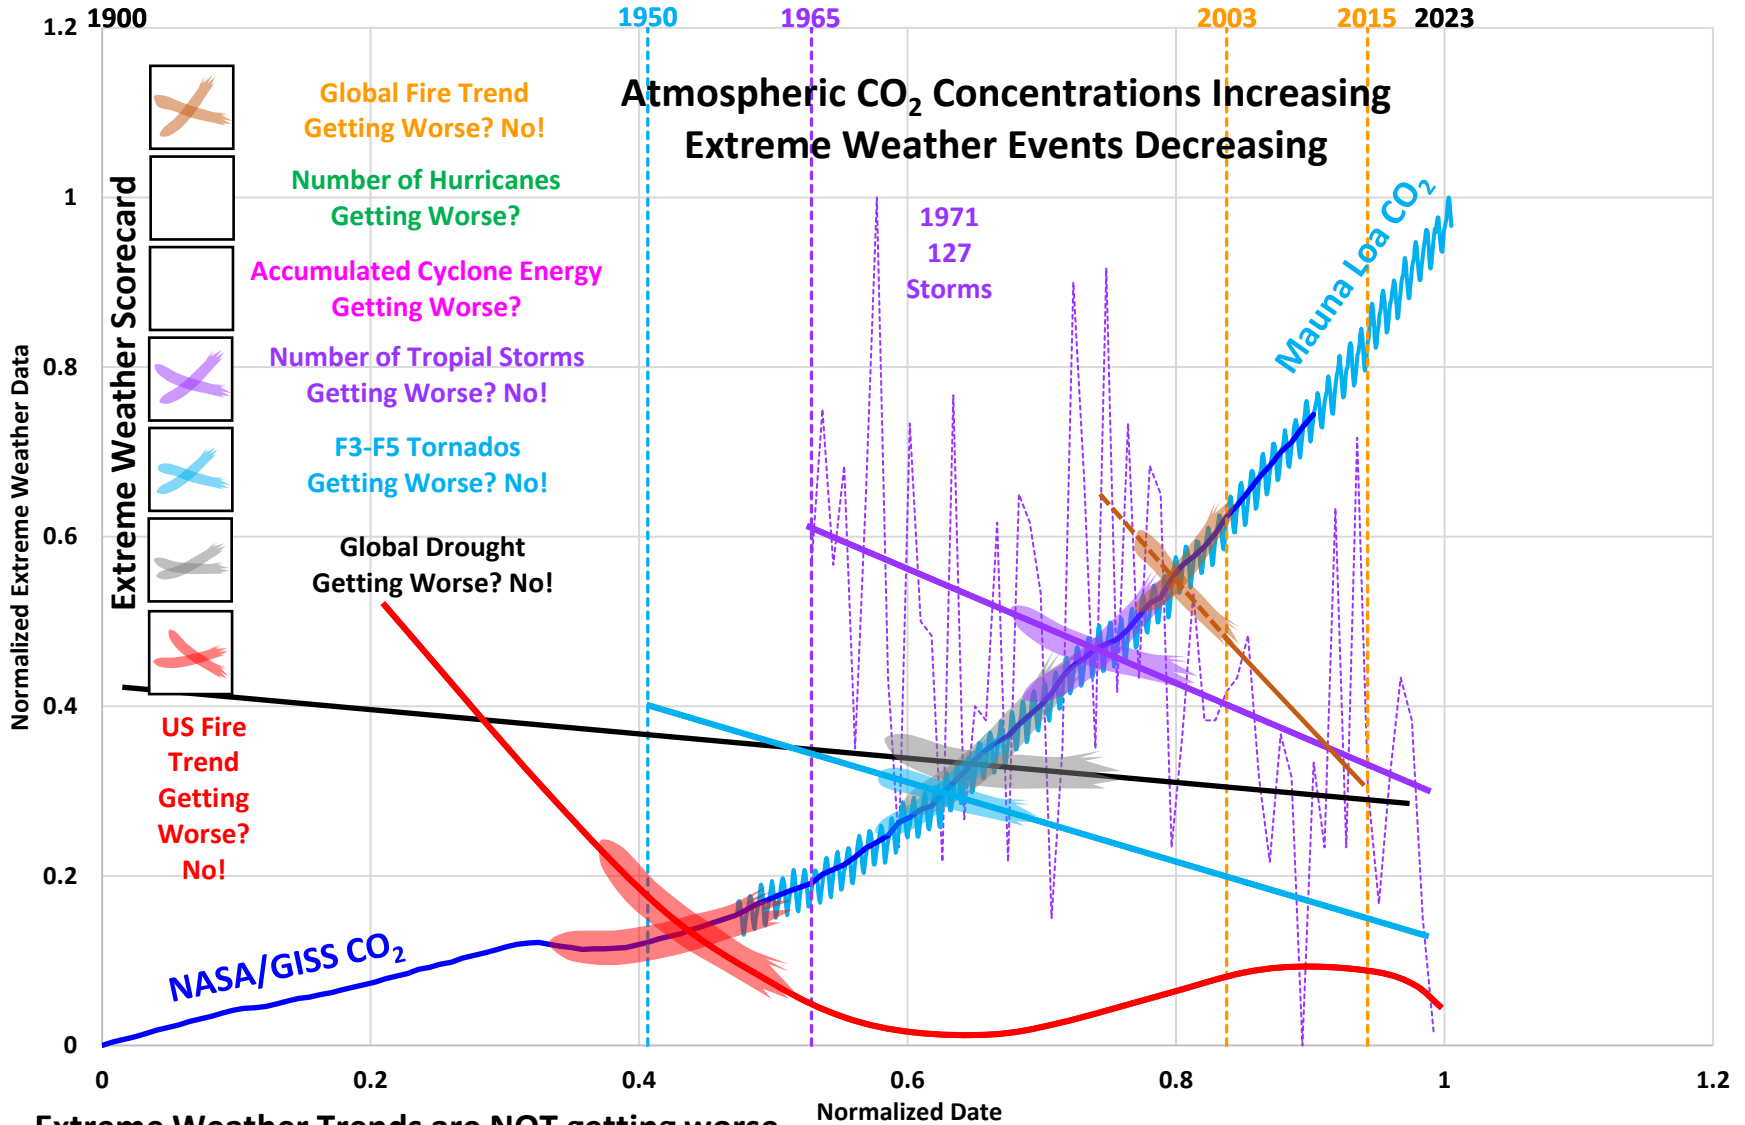

Normalized Extreme Weather Data - Scorecard

Extreme Weather Trends are NOT getting worse despite the relentless propaganda spread by our political "leadership" and their media minions!!!

----- Tropical Storms

----- Mauna Loa CO₂

----- NASA/GISS CO₂