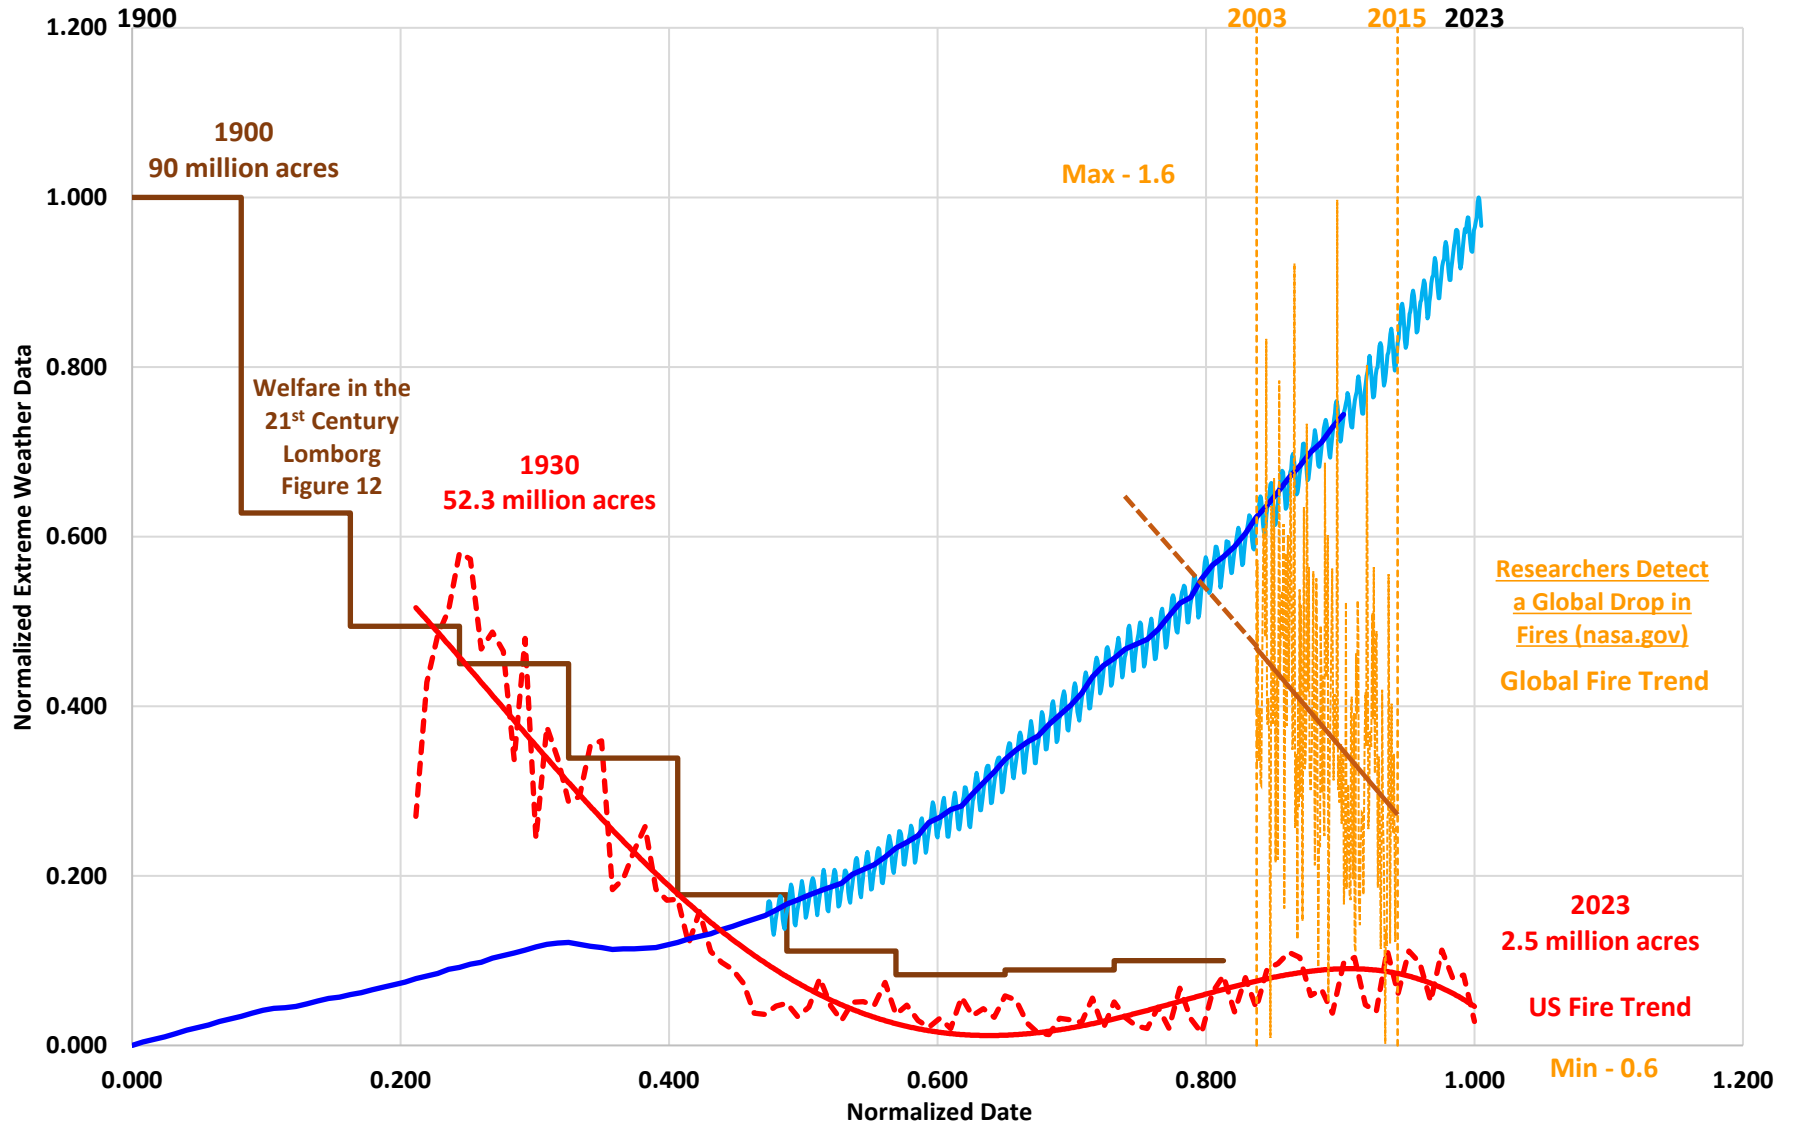

Normalized Extreme Weather Data - Normalized CO₂

— Mauna Loa CO₂

— NASA/GISS CO₂

Normalized Extreme Weather Data - Fire Statistics

X-Chart.xlsx

--- Acreage Burnt - NIFC — Acreage Burnt - M&F-2005 — Mauna Loa CO2 — NASA/GISS CO2 — Poly. (Acreage Burnt - NIFC)

Normalized Extreme Weather Data - Global Fire Scorecard

Extreme Weather Trends are NOT getting worse despite the relentless propaganda spread by our political "leadership" and their media minions!!!

Mauna Loa CO₂

NASA/GISS CO₂

Normalized Extreme Weather Data - F3-F5 Tornado Scorecard

**Atmospheric CO₂ Concentrations Increasing
Extreme Weather Events Decreasing**

Extreme Weather Trends are NOT getting worse despite the relentless propoganda spread by our political "leadership" and their media minions!!!