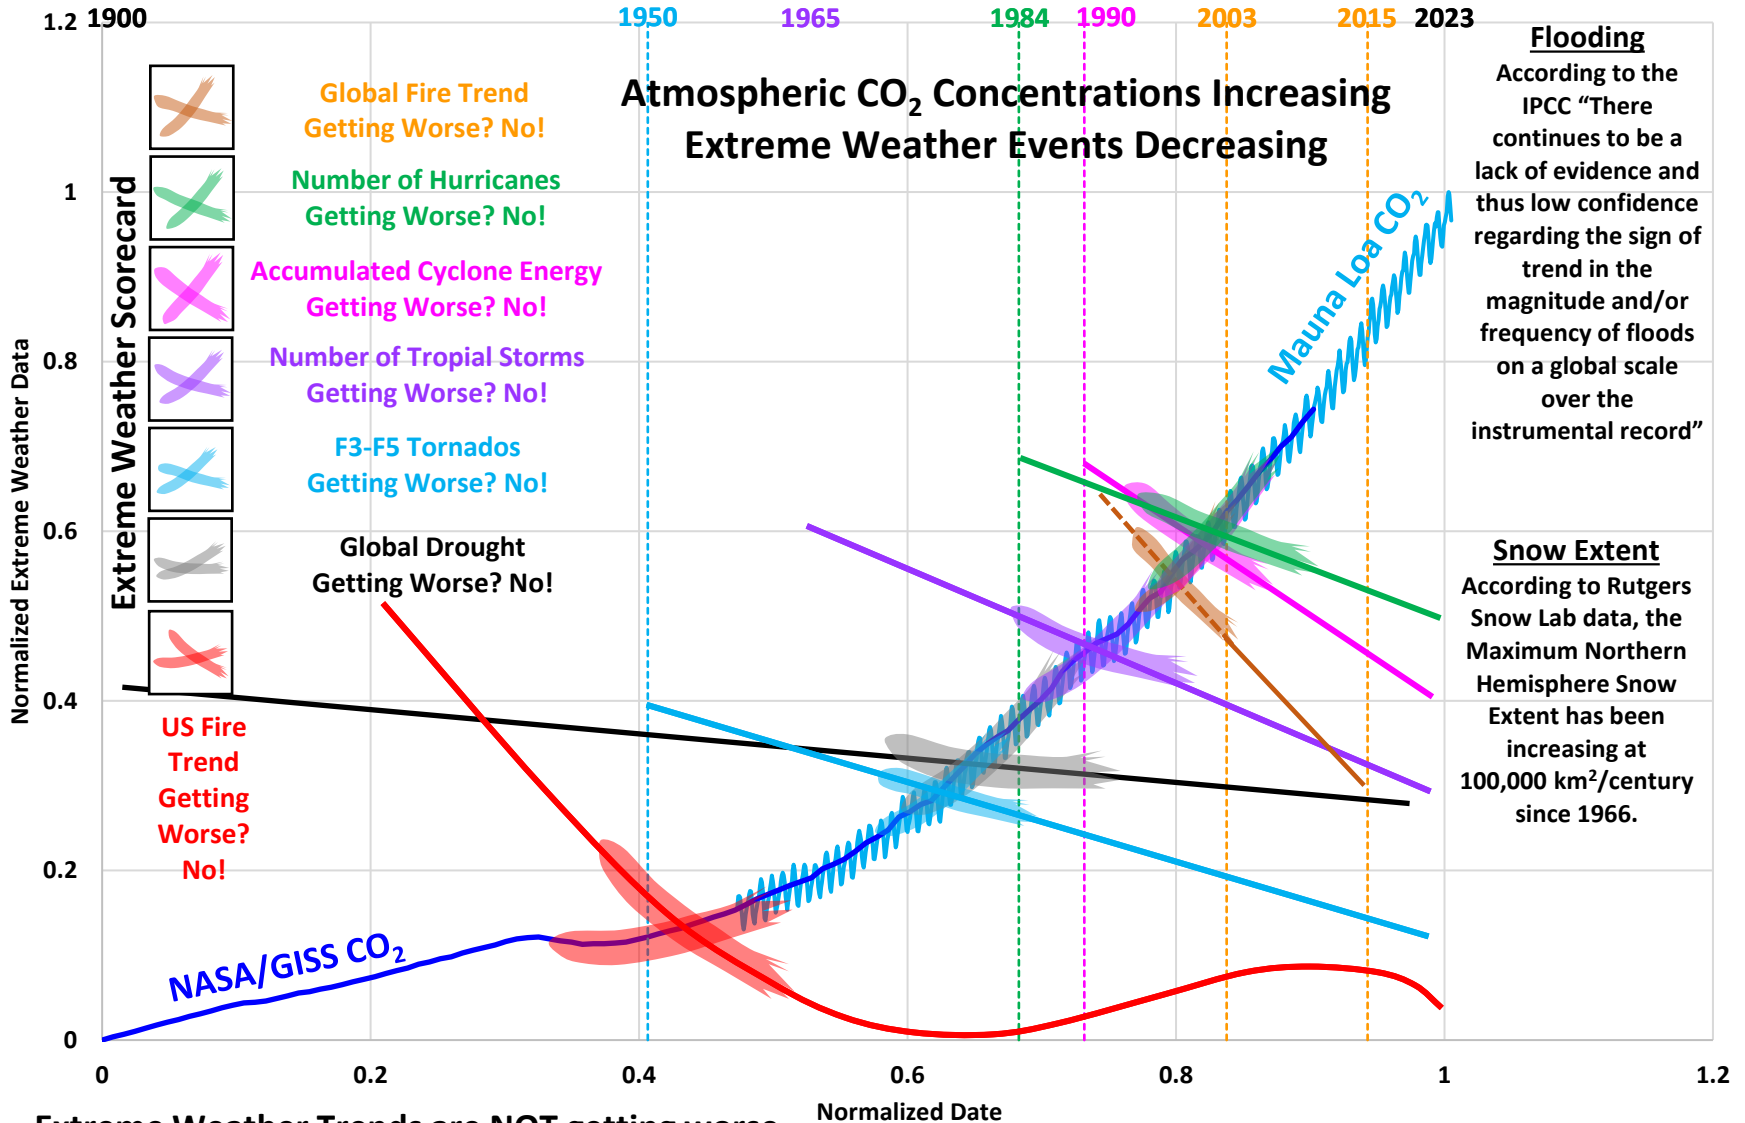

NASA/GISS CO₂

Normalized Extreme Weather Data - F3-F5 Tornado Scorecard

**Atmospheric CO₂ Concentrations Increasing
Extreme Weather Events Decreasing**

Extreme Weather Trends are NOT getting worse despite the relentless propoganda spread by our political "leadership" and their media minions!!!

— Mauna Loa CO₂ — NASA/GISS CO₂

Normalized Extreme Weather Data - Scorecard

Extreme Weather Trends are NOT getting worse despite the relentless propaganda spread by our political "leadership" and their media minions!!!

----- Tropical Storms

----- Mauna Loa CO₂

----- NASA/GISS CO₂

Normalized Extreme Weather Data - Scorecard

Extreme Weather Trends are NOT getting worse despite the relentless propoganda spread by our political "leadership" and their media minions!!!

Normalized Extreme Weather Data - Scorecard

Extreme Weather Trends are NOT getting worse despite the relentless propoganda spread by our political "leadership" and their media minions!!!

Normalized Extreme Weather Data - Scorecard