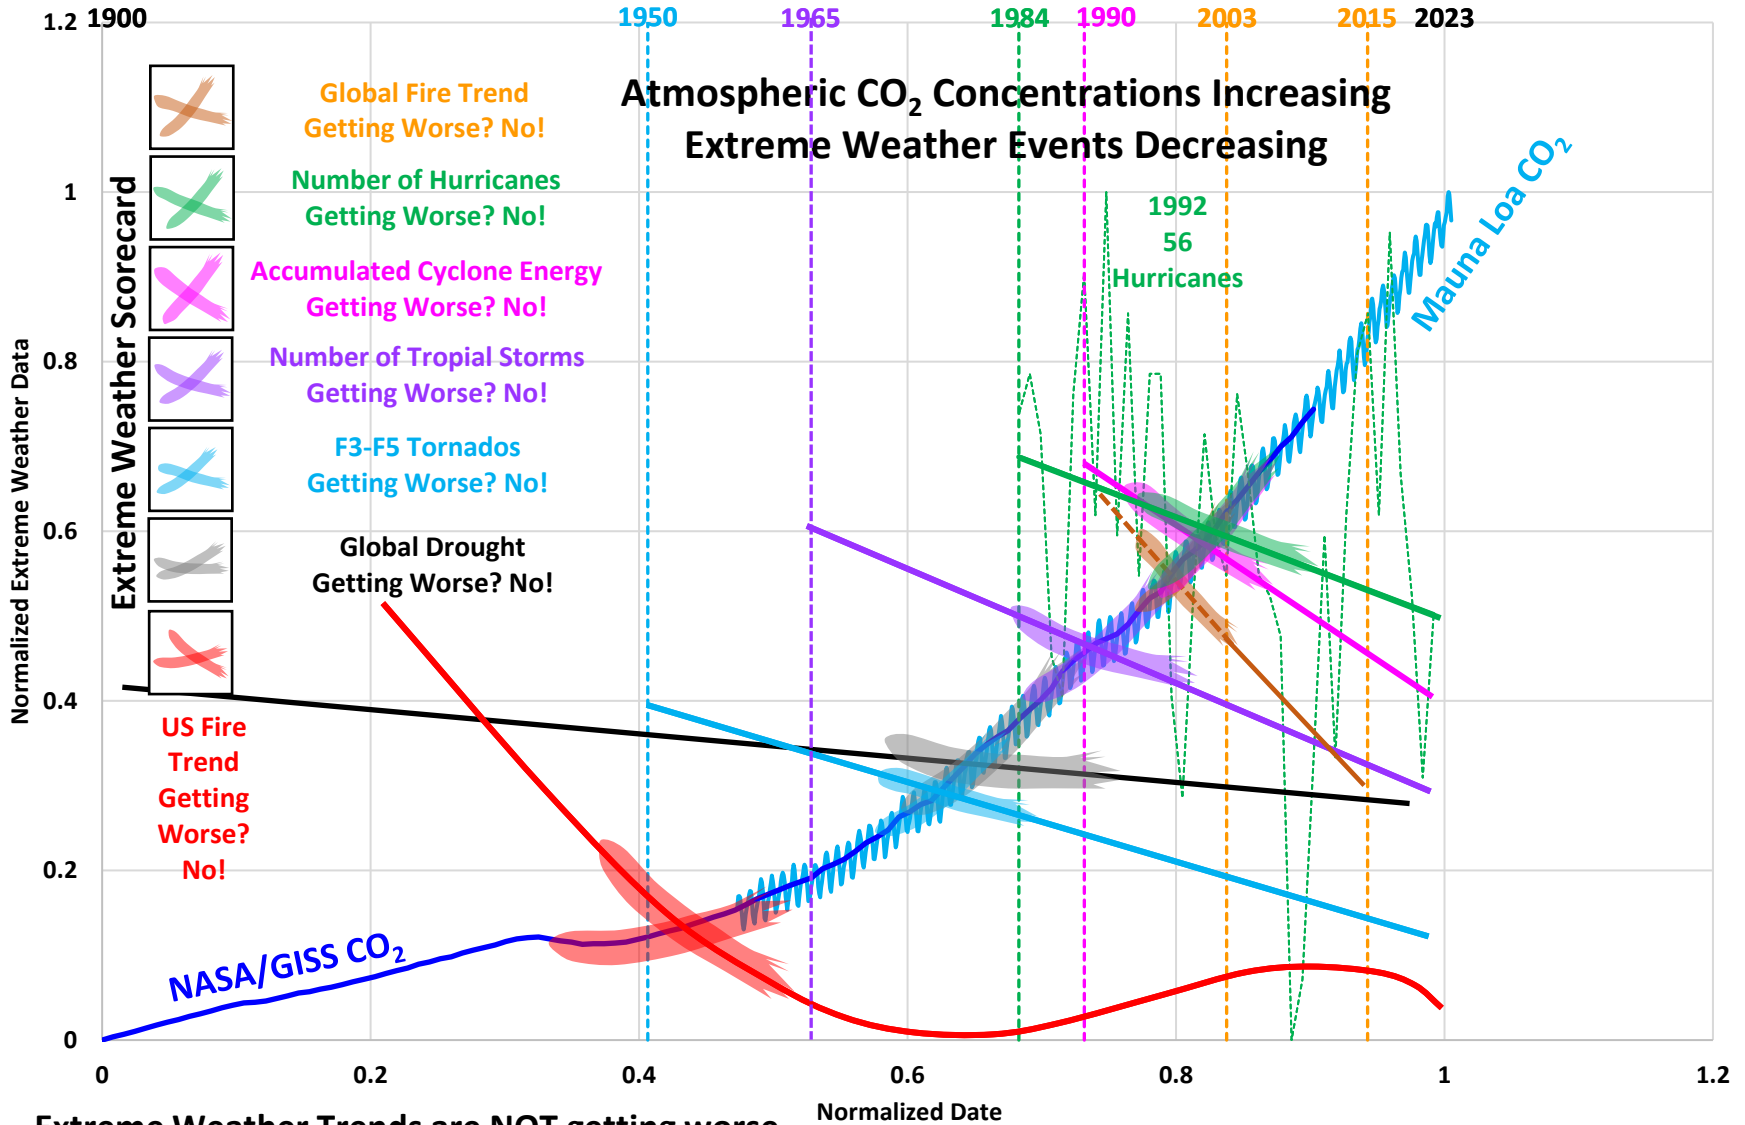

----- Tropical Storms

----- Mauna Loa CO₂

----- NASA/GISS CO₂

Normalized Extreme Weather Data - Scorecard

Extreme Weather Trends are NOT getting worse despite the relentless propoganda spread by our political "leadership" and their media minions!!!

Normalized Extreme Weather Data - Scorecard

Extreme Weather Trends are NOT getting worse despite the relentless propoganda spread by our political "leadership" and their media minions!!!

Normalized Extreme Weather Data - Scorecard