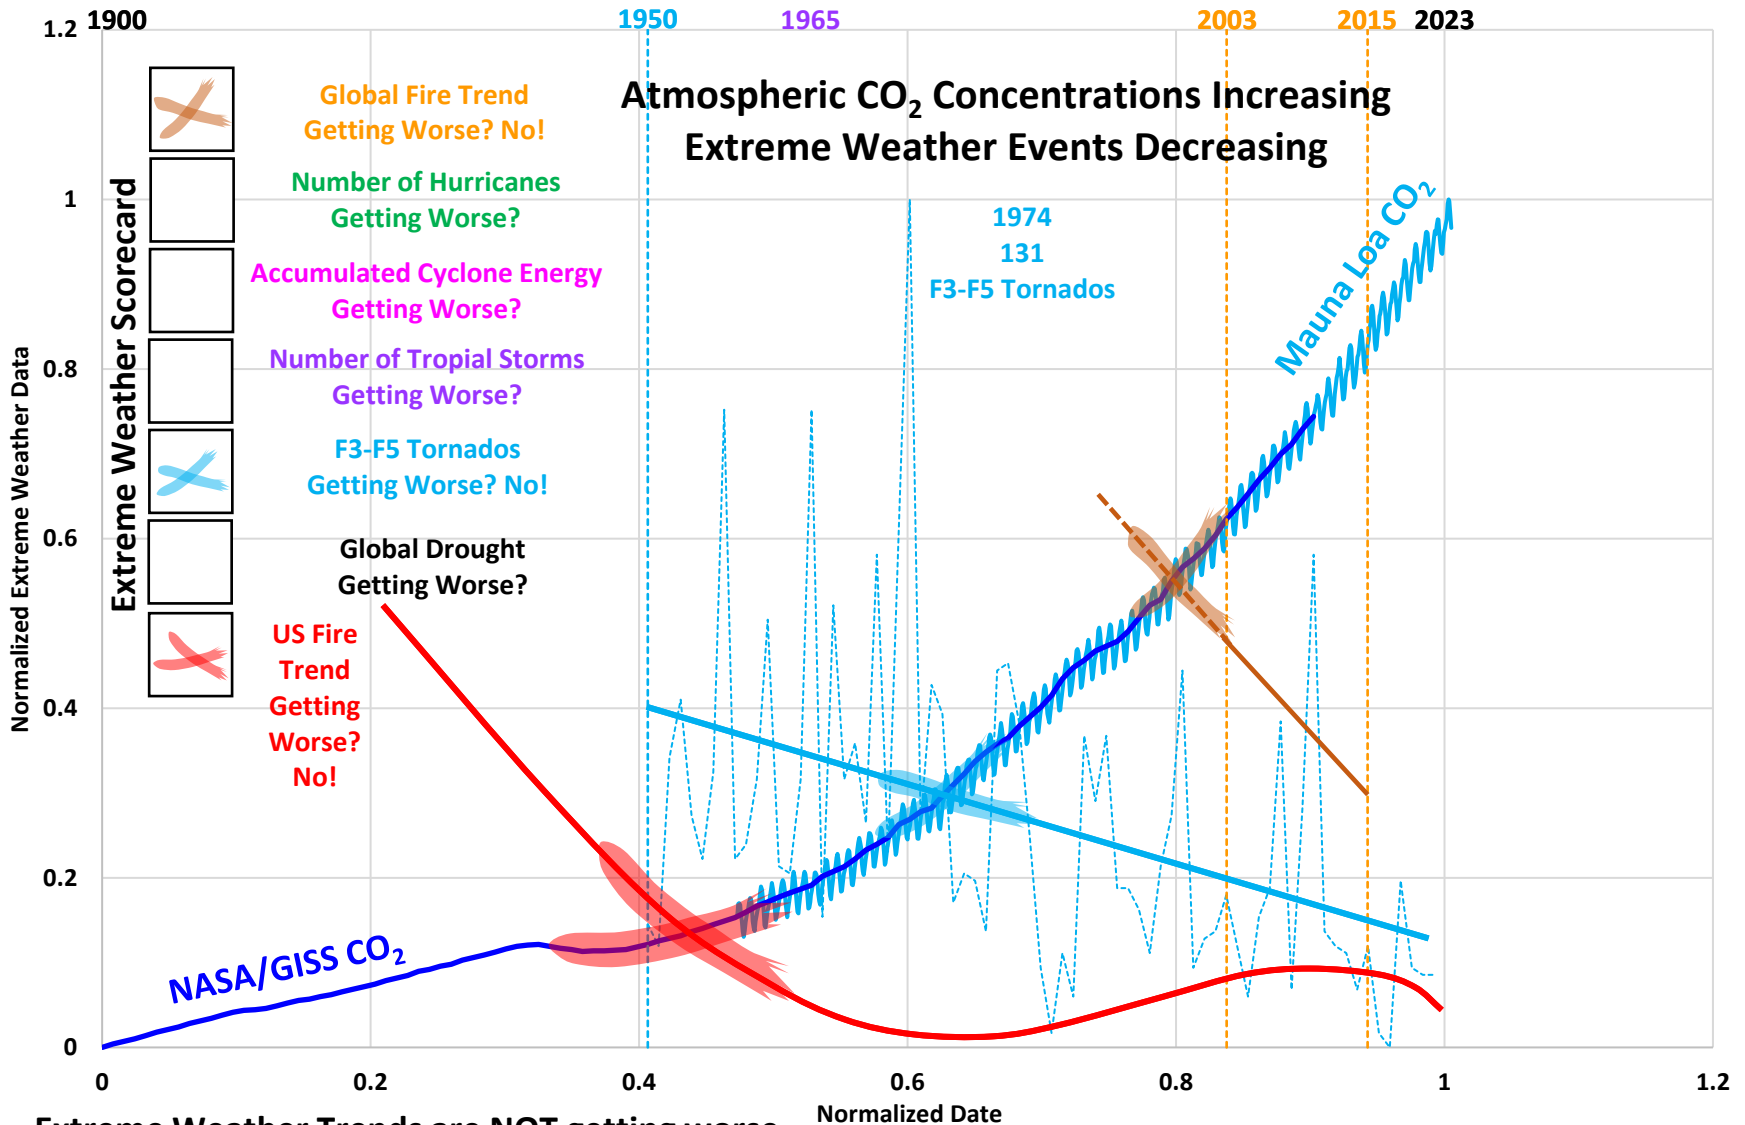

Normalized Extreme Weather Data - Normalized CO₂

— Mauna Loa CO₂

— NASA/GISS CO₂

Normalized Extreme Weather Data - Fire Statistics

X-Chart.xlsx

--- Acreage Burnt - NIFC — Acreage Burnt - M&F-2005 — Mauna Loa CO2 — NASA/GISS CO2 — Poly. (Acreage Burnt - NIFC)

Normalized Extreme Weather Data - Global Fire Scorecard

Extreme Weather Trends are NOT getting worse despite the relentless propaganda spread by our political "leadership" and their media minions!!!

Mauna Loa CO₂

NASA/GISS CO₂

Normalized Extreme Weather Data - F3-F5 Tornado Scorecard

**Atmospheric CO₂ Concentrations Increasing
Extreme Weather Events Decreasing**

Extreme Weather Trends are NOT getting worse despite the relentless propoganda spread by our political "leadership" and their media minions!!!