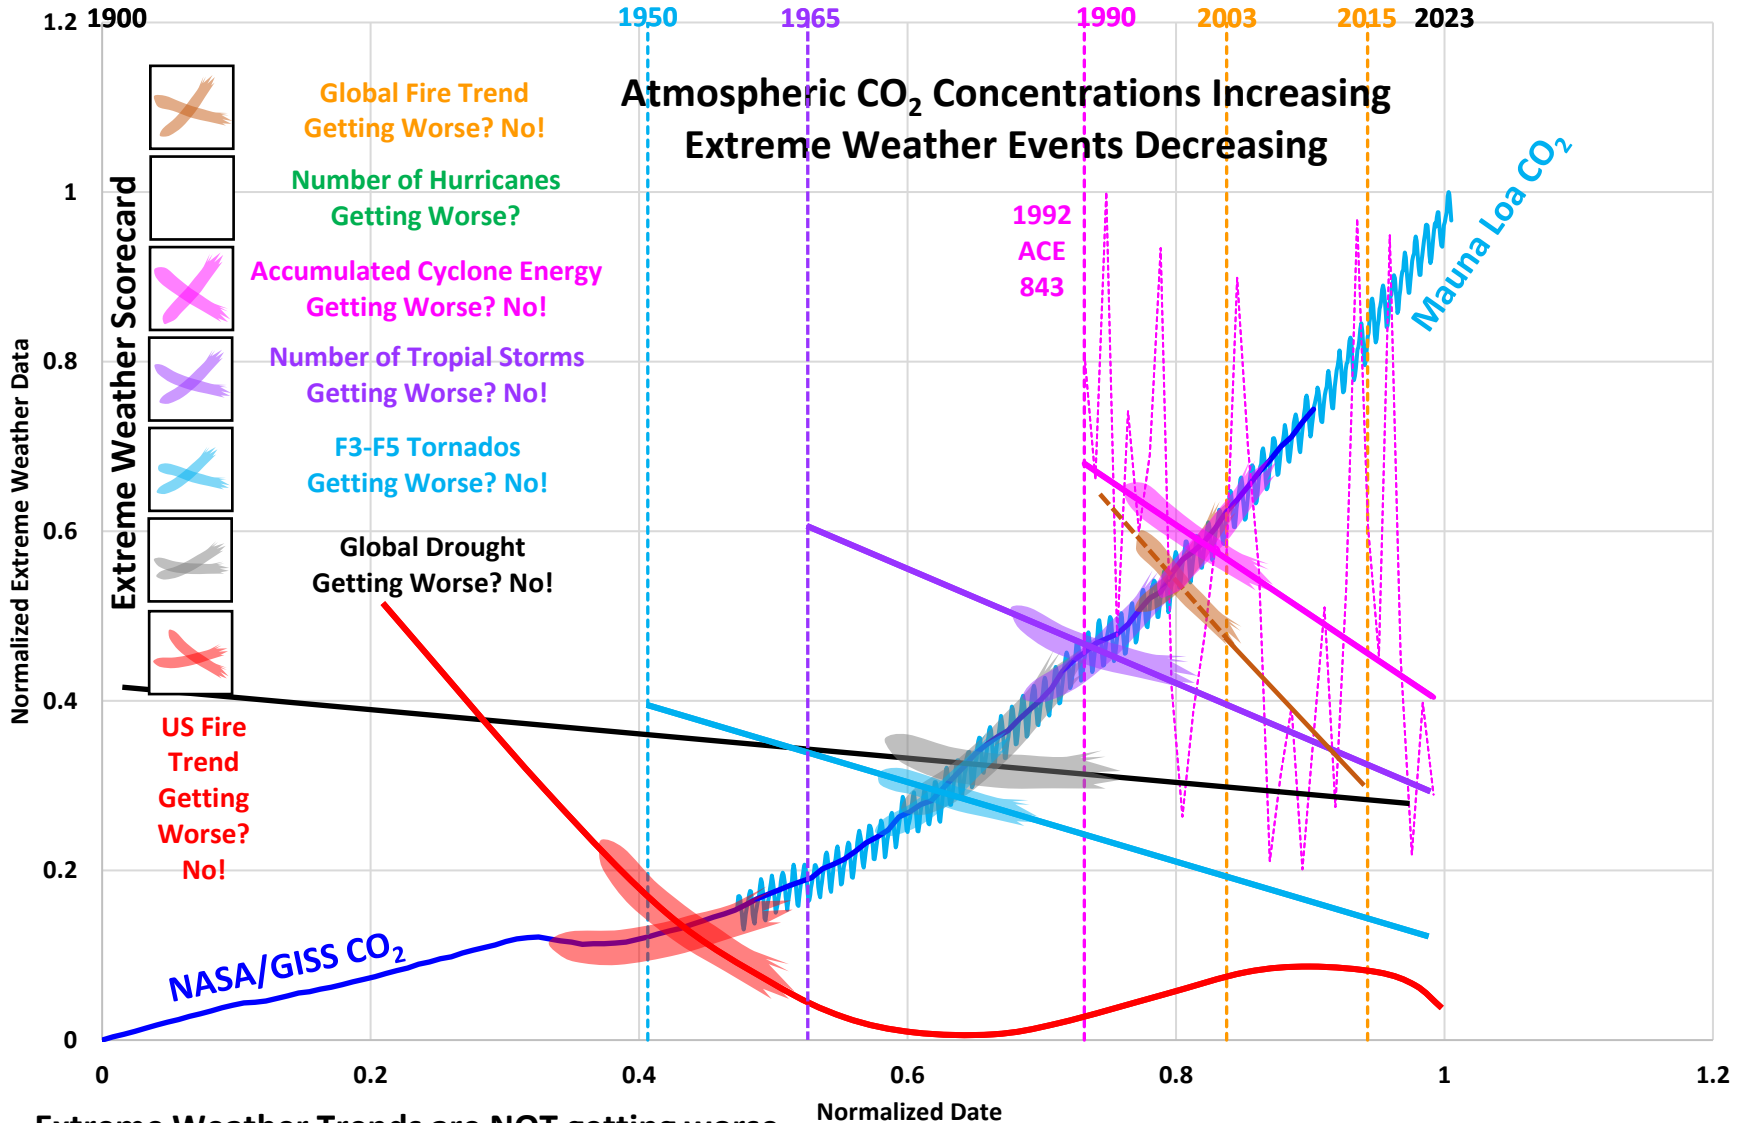

Normalized Extreme Weather Data - Scorecard

Extreme Weather Trends are NOT getting worse despite the relentless propoganda spread by our political "leadership" and their media minions!!!