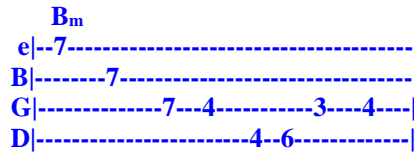

SIXTEEN TONS

Author: Tennessee Ernie Ford

Intro Riff

Verse 1

B_m **A** **G** **F[#]**
 Some people say a man is made outta mud
B_m **D** **E_m** **G**
 Muscle an' blood an' skin an' bone

B_m **A** **G** **F[#]**
 A poor man's made outta muscle an' blood
B_m **F[#]** **B_m**
 A mind that's weak and a back that's strong