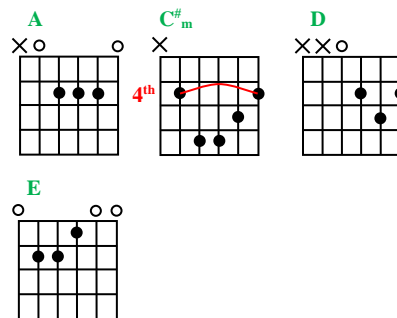

WEIGHT

Author: The Band

Intro A E D A

Verse 1

A C#m D A A C#m D A
I pulled into Nazareth, was feelin' about half past dead, I just need some place where I can lay my head
A C#m D A
"Hey, mister, can you tell me where a man might find a bed?"
A C#m D A
He just grinned and shook my hand, and "No!", was all he said

Chorus

A E D A E D
Take a load off Fanny, take a load for free
A E D D A
Take a load off Fanny, and (and) (and) you can put the load right on me

Instrumental A E D A D

Verse 2

A C#m D A A C#m D A
I picked up my bag, I went lookin' for a place to hide When I saw Carmen and the Devil walkin' side by side
A C#m D A A C#m D A
I said, "Hey, Carmen, come on, let's go downtown." She said, "I gotta go, but m'friend can stick around."

Chorus

Instrumental A E D A D

Verse 3

A C#m D A A C#m D A
Go down, Miss Moses, there's nothin' you can say, it's just ol' Luke, and Luke's waitin' on the Judgement Day
A C#m D A
"Well, Luke, my friend, what about young Anna Lee?"
A C#m D A
He said, "Do me a favor, son, woncha stay an' keep Anna Lee company?"

Chorus

Instrumental A E D A D

Verse 4

A C#m D A
Crazy Chester followed me, and he caught me in the fog
A C#m D A
He said, "I will fix your rack, if you'll take Jack, my dog."
A C#m D A
I said, "Wait a minute, Chester, you know I'm a peaceful man."
A C#m D A
He said, "That's okay, boy, won't you feed him when you can."