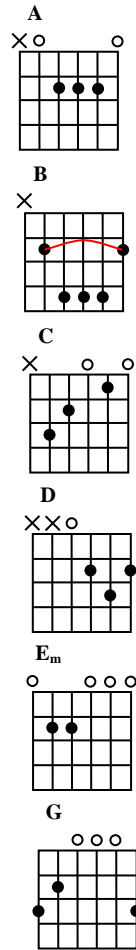

# **TRACKS OF MY TEARS**

Author: Smokie Robinson

**Intro**      **G C C D G C C B A G C\*G C G**

E | -3-----2-2---| -3-----|      A | -3-2-0-----|

B | -5-----5-----| -5-----|      E | -----3---|

G | -5-----| -----5-4-2-0---|

**Verse 1**

**G C D C G C C\*G C G**  
 People say I'm the life of the party 'Cause I tell a joke or two  
**G C D C G C C\*G C**  
 Although I might be laughing loud and hearty Deep inside I am blue

**Chorus 1**

**G C D G C D**  
 So take a good look at my face You'll see my smile looks out of place  
**G C D C G C C\*G**  
 If you look closer, it's easy to trace The tracks of my tears  
**C G C G**  
 I need you (*need you*), need you (*need you*)

**Chorus 2**

**G C D G C D**  
 So take a good look at my face You'll see my smile looks out of place  
**G C D C G C C\*G**  
 If you look closer, it's easy to trace The tracks of my tears

**Break**      **C G C G C G (N.C.)**  
 I need you (*need you*), need you (*need you*)