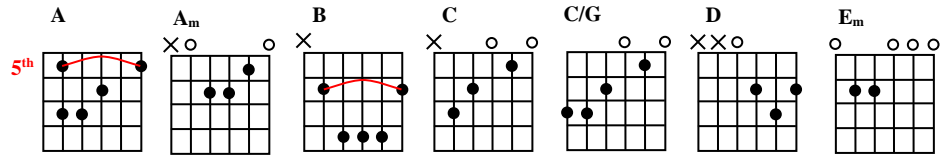

TAKE ME TO CHURCH

Author: Hozier

Intro Em

Verse 1

Em **Am** **Em** **Am** **Em** **Am**
 My lover's got humour She's the giggle at a funeral Knows everybody's disapproval
Em **Am** **Em** **Am**
 I should've worshipped her sooner If the heavens ever did speak
Em **Am** **Em** **Am** **Em** **Am**
 She's the last true mouthpiece Every Sunday's getting more bleak A fresh poison each week
D **C/G**
 We were born sick You heard them say it

Verse 2

Em **Am** **Em** **Am**
 My church offers no absolutes She tells me worship in the bedroom
Em **Am** **Em** **Am**
 The only heaven I'll be sent to Is when I'm alone with you
D **C/G** **C/G** **G** **C** **G** **Cm** **G**
 I was born sick But I love it Command me to be well Aaaaaaaamen Amen Amen

Chorus 1

F# **F#** **F** **Em** **B**
 Take me to church I'll worship like a dog at the shrine of your lies
G **Am**
 I'll tell you my sins and you can sharpen your knife Offer me that deathless death
Em **A** **G** **G** **F#**
 Good God let me give you my life (repeat chorus)

Chorus 2

F# **F#** **F** **Em** **B**
 Take me to church I'll worship like a dog at the shrine of your lies
G **Am**
 I'll tell you my sins so you can sharpen your knife Offer me my deathless death
Em **A** **G** **G** **F#**
 Good God let me give you my life (repeat chorus)