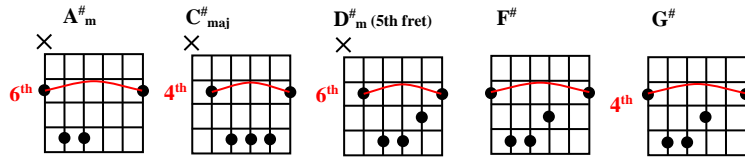

STRAWBERRY WINE

Artist: Deanna Carter

Intro C# F# C# G#

Verse 1

I was working through college C# F# G#
 On her Grandpa's farm
 She was thirsting for knowledge C# G#
 And I had a car

Bridge 1

Yeah, she was caught somewhere between a woman and a child C# F#
 One restless summer we found love growing wild C# F#
 On the banks of the river on a well beaten path G# F#
 It's funny how those memories they last G# F#

Chorus 1

Like strawberry wine, seventeen C# G#
 The hot July moon saw everything A#m F#
 My first taste of love, was bittersweet C# G#
 Green on the vine, like strawberry wine A#m F# C#

Verse 2

I still remember C# F# C#
 When thirty was old G#
 My biggest fear was September C# F# C#
 When I had to go G#

Bridge 2

A few cards and letters and one long distance call C# F#
 We drifted away like leaves in the fall G# F#
 But year after year I come back to this place
 Just to remember the taste

Chorus 2

Of strawberry wine, seventeen C# G#
 The hot July moon saw everything A#m F#
 My first taste of love, was bittersweet C# G#
 Green on the vine, like strawberry wine A#m F# C#