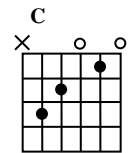

STRAIGHT AHEAD, 'TIL MORNING

© 2010 Ronald J. Davison

Author: Ron Davison – 15 (January 2010)

Intro G/B C Am D

Verse 1

There was beauty	G/B	In the corner of her eyes	C	Am	D		
Soft laughter	G/B	Smiling in the night	C	Am	D		
She opened her heart	F	We were one	G				
Some magic touched those eyes	C	Straight ahead, 'til morning when it dies	F	G	C	Am	D

Verse 2

The night so young	G/B	Pleasures still to be learned	C	Am	D
Visions of love	G/B	Slowly burn	C	Am	D
A fantasy lined	F	With a sweet girl's sighs	G		
Straight ahead, 'til morning when it dies	F		C		

Bridge 1

Why does it have to die	F	G	One night is not enough	C	Am
I need your love	F		I need your touch	G	
I want to hold you so much more	Em	Am			

Bridge 2

Don't leave me now	F	A whisper starts to sing	G				
A star burns	E	Straight ahead 'til morning	F	G	C	Am	D

Verse 3

There is beauty	G/B	In the corner of her eyes	C	Am	D
A fantasy lined	F	With my sweet girl's sighs	G		
Straight ahead, 'til morning	F		C		

Bridge 3

It doesn't have to die	F	G	One night was not enough	C	Am	
I need your love	F	G	I need your touch	C	Am	
Oh, I need your love	F	G	God, I love your touch	C	Am	DGC