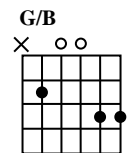

STRAIGHT AHEAD, 'TIL MORNING

© 2010 Ronald J. Davison

Author: Ron Davison – 15 (January 2010)

Intro G/B C Am D

Verse 1

There was beauty	G/B	In the corner of her eyes	C	Am	D		
Soft laughter	G/B	Smiling in the night	C	Am	D		
She opened her heart	F	We were one	G				
Some magic touched those eyes	C	Straight ahead, 'til morning when it dies	F	G	C	Am	D

Verse 2

The night so young	G/B	Pleasures still to be learned	C	Am	D
Visions of love	G/B	Slowly burn	C	Am	D
A fantasy lined	F	With a sweet girl's sighs	G		
Straight ahead, 'til morning when it dies	F		C		

Bridge 1

Why does it have to die	F	G	One night is not enough	C	Am
I need your love	F		I need your touch	G	
I want to hold you so much more	Em	Am			

Bridge 2

Don't leave me now	F	A whisper starts to sing	G				
A star burns	E	Straight ahead 'til morning	F	G	C	Am	D

Verse 3

There is beauty	G/B	In the corner of her eyes	C	Am	D
A fantasy lined	F	With my sweet girl's sighs	G		
Straight ahead, 'til morning	F		C		

Bridge 3

It doesn't have to die	F	G	One night was not enough	C	Am	
I need your love	F	G	I need your touch	C	Am	
Oh, I need your love	F	G	God, I love your touch	C	Am	DGC