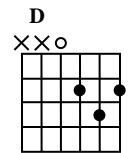

STRAIGHT AHEAD, 'TIL MORNING

© 2010 Ronald J. Davison

Author: Ron Davison – 15 (January 2010)

Intro G/B C Am D

Verse 1

There was beauty	G/B	In the corner of her eyes	C	Am	D		
Soft laughter	G/B	Smiling in the night	C	Am	D		
She opened her heart	F	We were one	G				
Some magic touched those eyes	C	Straight ahead, 'til morning when it dies	F	G	C	Am	D

Verse 2

The night so young	G/B	Pleasures still to be learned	C	Am	D
Visions of love	G/B	Slowly burn	C	Am	D
A fantasy lined	F	With a sweet girl's sighs	G		
Straight ahead, 'til morning when it dies	F		C		

Bridge 1

Why does it have to die	F	G	One night is not enough	C	Am
I need your love	F		I need your touch	G	
I want to hold you so much more	Em	Am			

Bridge 2

Don't leave me now	F	A whisper starts to sing	G				
A star burns	E	Straight ahead 'til morning	F	G	C	Am	D

Verse 3

There is beauty	G/B	In the corner of her eyes	C	Am	D
A fantasy lined	F	With my sweet girl's sighs	G		
Straight ahead, 'til morning	F		C		

Bridge 3

It doesn't have to die	F	G	One night was not enough	C	Am	
I need your love	F	G	I need your touch	C	Am	
Oh, I need your love	F	G	God, I love your touch	C	Am	DGC