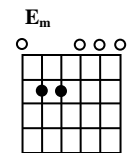

STRAIGHT AHEAD, 'TIL MORNING

© 2010 Ronald J. Davison

Author: Ron Davison – 15 (January 2010)

Intro G/B C Am D

Verse 1

There was beauty	G/B	In the corner of her eyes	C	Am	D		
Soft laughter	G/B	Smiling in the night	C	Am	D		
She opened her heart	F	We were one	G				
Some magic touched those eyes	C	Straight ahead, 'til morning when it dies	F	G	C	Am	D

Verse 2

The night so young	G/B	Pleasures still to be learned	C	Am	D
Visions of love	G/B	Slowly burn	C	Am	D
A fantasy lined	F	With a sweet girl's sighs	G		
Straight ahead, 'til morning when it dies	F		C		

Bridge 1

Why does it have to die	F	G	One night is not enough	C	Am
I need your love	F		I need your touch	G	
I want to hold you so much more	Em	Am			

Bridge 2

Don't leave me now	F	A whisper starts to sing	G				
A star burns	E	Straight ahead 'til morning	F	G	C	Am	D

Verse 3

There is beauty	G/B	In the corner of her eyes	C	Am	D
A fantasy lined	F	With my sweet girl's sighs	G		
Straight ahead, 'til morning	F		C		

Bridge 3

It doesn't have to die	F	G	One night was not enough	C	Am	
I need your love	F	G	I need your touch	C	Am	
Oh, I need your love	F	G	God, I love your touch	C	Am	DGC