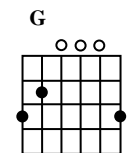

STRAIGHT AHEAD, 'TIL MORNING

© 2010 Ronald J. Davison

Author: Ron Davison – 15 (January 2010)

Intro G/B C Am D

Verse 1

There was beauty	G/B	In the corner of her eyes	C	Am	D		
Soft laughter	G/B	Smiling in the night	C	Am	D		
She opened her heart	F	We were one	G				
Some magic touched those eyes	C	Straight ahead, 'til morning when it dies	F	G	C	Am	D

Verse 2

The night so young	G/B	Pleasures still to be learned	C	Am	D
Visions of love	G/B	Slowly burn	C	Am	D
A fantasy lined	F	With a sweet girl's sighs	G		
Straight ahead, 'til morning when it dies	F		C		

Bridge 1

Why does it have to die	F	G	One night is not enough	C	Am
I need your love	F		I need your touch	G	
I want to hold you so much more	Em	Am			

Bridge 2

Don't leave me now	F	A whisper starts to sing	G				
A star burns	E	Straight ahead 'til morning	F	G	C	Am	D

Verse 3

There is beauty	G/B	In the corner of her eyes	C	Am	D
A fantasy lined	F	With my sweet girl's sighs	G		
Straight ahead, 'til morning	F		C		

Bridge 3

It doesn't have to die	F	G	One night was not enough	C	Am	
I need your love	F	G	I need your touch	C	Am	
Oh, I need your love	F	G	God, I love your touch	C	Am	DGC