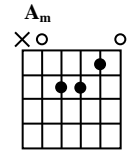

STRAIGHT AHEAD, 'TIL MORNING

© 2010 Ronald J. Davison

Author: Ron Davison – 15 (January 2010)

Intro G/B C Am D

Verse 1

There was beauty	G/B	In the corner of her eyes	C	Am	D		
Soft laughter	G/B	Smiling in the night	C	Am	D		
She opened her heart	F	We were one	G				
Some magic touched those eyes	C	Straight ahead, 'til morning when it dies	F	G	C	Am	D

Verse 2

The night so young	G/B	Pleasures still to be learned	C	Am	D
Visions of love	G/B	Slowly burn	C	Am	D
A fantasy lined	F	With a sweet girl's sighs	G		
Straight ahead, 'til morning when it dies	F		C		

Bridge 1

Why does it have to die	F	G	One night is not enough	C	Am
I need your love	F		I need your touch	G	
I want to hold you so much more	Em	Am			

Bridge 2

Don't leave me now	F	A whisper starts to sing	G				
A star burns	E	Straight ahead 'til morning	F	G	C	Am	D

Verse 3

There is beauty	G/B	In the corner of her eyes	C	Am	D
A fantasy lined	F	With my sweet girl's sighs	G		
Straight ahead, 'til morning	F		C		

Bridge 3

It doesn't have to die	F	G	One night was not enough	C	Am	
I need your love	F	G	I need your touch	C	Am	
Oh, I need your love	F	G	God, I love your touch	C	Am	DGC