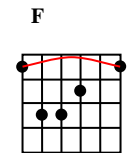

STRAIGHT AHEAD, 'TIL MORNING

© 2010 Ronald J. Davison

Author: Ron Davison – 15 (January 2010)

Intro G/B C Am D

Verse 1

There was beauty	G/B	In the corner of her eyes	C	Am	D		
Soft laughter	G/B	Smiling in the night	C	Am	D		
She opened her heart	F	We were one	G				
Some magic touched those eyes	C	Straight ahead, 'til morning when it dies	F	G	C	Am	D

Verse 2

The night so young	G/B	Pleasures still to be learned	C	Am	D
Visions of love	G/B	Slowly burn	C	Am	D
A fantasy lined	F	With a sweet girl's sighs	G		
Straight ahead, 'til morning when it dies	F		C		

Bridge 1

Why does it have to die	F	G	One night is not enough	C	Am
I need your love	F		I need your touch	G	
I want to hold you so much more	Em	Am			

Bridge 2

Don't leave me now	F	A whisper starts to sing	G				
A star burns	E	Straight ahead 'til morning	F	G	C	Am	D

Verse 3

There is beauty	G/B	In the corner of her eyes	C	Am	D
A fantasy lined	F	With my sweet girl's sighs	G		
Straight ahead, 'til morning	F		C		

Bridge 3

It doesn't have to die	F	G	One night was not enough	C	Am	
I need your love	F	G	I need your touch	C	Am	
Oh, I need your love	F	G	God, I love your touch	C	Am	DGC