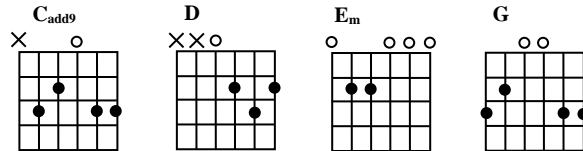

# SHE'S SO MEAN

Artist: Matchbox Twenty

**Intro** G D Cadd9 (2 times)

## Verse 1

G D Cadd9 G D Cadd9  
I kn-kn-know a girl, she gets what she wants all the time 'Cause she's fine

G D Cadd9 G D  
But for an angel, she's a hot, hot mess Make you so blind But ya don't mind

## Bridge

Em G  
Every now and then she makes you just a little bit crazy

Em Cadd9 D  
She'll turn the knife into your back and then she's calling you Baby, Crazy

## Chorus

**Outro** G D Cadd9 G D Cadd9  
Yeah man I know how you want her, (three times) but she's so mean *You'll never let her go, why don't you let her go*

G D Cadd9 (2 times)