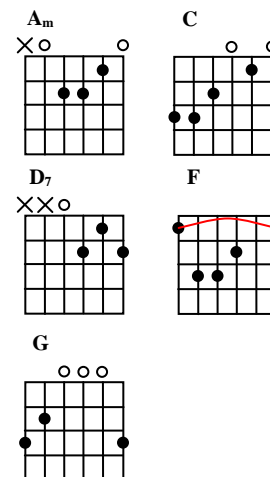

Guitar Repertoire

RUBY TUESDAY

Author: Rolling Stones

Verse 1

A_m **C F** **G C**
She would never say where she came from
A_m **C F** **C G**
Yesterday don't matter if it's done
A_m **D₇ G** **A_m** **D₇ G**
While the sun is bright Or in the darkest night
 C **G**
No one knows She comes and goes

Chorus

C G C
Good-bye, Ruby Tuesday
 G C
Who could hang a name on you
 G F
When you change with every new day
G **C G**
Still I'm gonna miss you

Verse 2

A_m **C F** **G C**
Don't question why she needs to be so free
A_m **C F** **C G**
Tells you it's the only way to be
A_m **D₇ G** **A_m** **D₇ G**
She just can't be chained To a life where nothing's gained
 C **G**
And nothing's lost At such a cost

Chorus

C G C
Good-bye, Ruby Tuesday
 G C
Who could hang a name on you
 G F
When you change with every new day
G **C G**
Still I'm gonna miss you

Verse 3

A_m **C F** **G C**
There's no time to lose I heard her say
 A_m **C F** **C G**
She'll cash your dreams before they slip away
A_m **D₇ G** **A_m** **D₇ G**
Dying all the time Lose your dreams and you
 C **G**
Will lose your mind Ain't life unkind