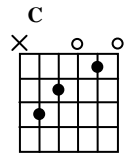

Guitar Repertoire

ROCK 'N ROLL DREAMS

Author: Meat Loaf (Jim Steinman)

Intro A_m F C G

Verse 1

A_m
You can't run away forever
F C G
But there's nothing wrong with getting a good head start
A_m F
You want to shut down the night, you want to shut down the sun
G
You want to shut away the pieces off a broken heart

Bridge 1

C A_m
I treasure your love I never wanna lose it
F C F G
You've been through the fires of hell And I know you've got the ashes to prove it
C A_m
I treasure your love I want to show you how to use it
F C F G
You've been through a lot of pain in the dirt and I know you got the scars to prove it

A_m
I never wanna lose it
F **G**
And I know you've got the ashes to prove it
A_m
I want to show you how to use it
F **G**
I know you got the scars to prove it

Bridge 2

F **G** **A_m** **F** **G** **A_m**
Remember everything that I told you And I'm telling you again that it's true
F **G** **A_m**
You're never alone 'cause you can put on your phones
F
And let the drummer tell your heart what to do
G
Keep on believing and you'll discover, baby

Bridge 3

C **A_m**
There's always something magic There's always something new
F **C** **F** **G**
And when you really, really need it the most, that's when rock 'n roll dreams come true
C **A_m**
The beat is yours forever The beat is always true
F **C** **F** **G** **A_m**
And when you really, really need it the most, that's when rock 'n roll dreams come true... for you