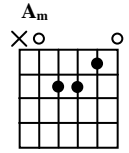

Guitar Repertoire

ROCK 'N ROLL DREAMS

Author: Meat Loaf (Jim Steinman)

Intro A_m F C G

Verse 1

A_m
You can't run away forever
F C G
But there's nothing wrong with getting a good head start
A_m F
You want to shut down the night, you want to shut down the sun
G
You want to shut away the pieces off a broken heart

Bridge 1

C A_m
I treasure your love I never wanna lose it
F C F G
You've been through the fires of hell And I know you've got the ashes to prove it
C A_m
I treasure your love I want to show you how to use it
F C F G
You've been through a lot of pain in the dirt and I know you got the scars to prove it

A_m
I never wanna lose it
F **G**
And I know you've got the ashes to prove it
A_m
I want to show you how to use it
F **G**
I know you got the scars to prove it

Bridge 2

F **G** **A_m** **F** **G** **A_m**
Remember everything that I told you And I'm telling you again that it's true
F **G** **A_m**
You're never alone 'cause you can put on your phones
F
And let the drummer tell your heart what to do
G
Keep on believing and you'll discover, baby

Bridge 3

C **A_m**
There's always something magic There's always something new
F **C** **F** **G**
And when you really, really need it the most, that's when rock 'n roll dreams come true
C **A_m**
The beat is yours forever The beat is always true
F **C** **F** **G** **A_m**
And when you really, really need it the most, that's when rock 'n roll dreams come true... for you