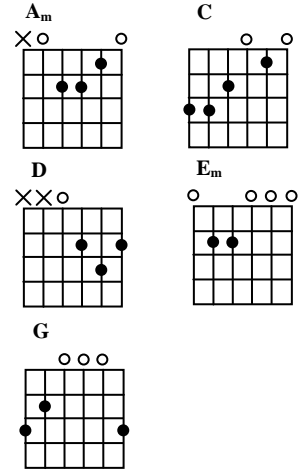

Guitar Repertoire

***THE RIVER***

Author: Bruce Springsteen

**Verse 1**

E<sub>m</sub> G D C  
 I come from down in the valley where mister when you're young  
E<sub>m</sub> G C G  
 They bring you up to do like your daddy done  
C G D E<sub>m</sub>  
 Me and Mary we met in high school, when she was just seventeen  
A<sub>m</sub> G C  
 We'd drive out of this valley down to where the field's were green

**Chorus 1**

E<sub>m</sub> C D G  
 We'd go down to the river and into the river we'd dive  
E<sub>m</sub> C D C  
 Oh, oh down to the river we'd ride

**Verse 2**

E<sub>m</sub> G D C  
 Then I got Mary pregnant and man that was all she wrote  
E<sub>m</sub> G C G  
 And for my nineteenth birthday, I got a union card and a wedding coat  
C G D E<sub>m</sub>  
 We went down to the courthouse and the judge put it all to rest  
A<sub>m</sub> G C  
 No wedding day smiles, no walk down the aisle, no flowers, no wedding dress

**Chorus 2**

E<sub>m</sub> C D G  
 That night we went down to the river and into the river we'd dive  
E<sub>m</sub> C D C  
 Oh, oh down to the river we did ride

**Verse 3**

E<sub>m</sub> G D C  
 I got a job working construction for the Johnstown Company  
E<sub>m</sub> G C G  
 But lately there ain't been much work on account of the economy  
C G D E<sub>m</sub>  
 Now all them things that seemed so important, well mister they vanished right into the air  
A<sub>m</sub> G C  
 Now I just act like I don't remember, Mary acts like she don't care

**Chorus 3**

E<sub>m</sub> C D G  
 That sends me down to the river though I know the river is dry  
E<sub>m</sub> C D C  
 That sends me down to the river tonight  
E<sub>m</sub> C D G E<sub>m</sub> C D C  
 Down to the river my baby and I, Oh, oh down to the river we ride Ooh...