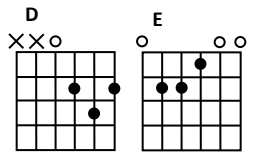

Verse 2 G G D D E E A A sus2 A A sus4 A sus2 A
I sit here on the stairs 'cause, I'd rather be alone If I can't have you right now I'll wait dear
G G D D E E A A sus2 A A sus4 A sus2 A
Sometimes I get so tense But I can't speed up the time
E E A A sus2 A A sus4 A sus2 A
But you know love there's one more thing to consider