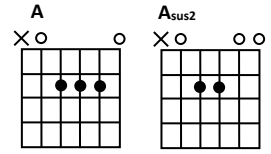

# PATIENCE

Author: Guns N' Roses **Alt-Key : G-C D-G E-A A-D B<sub>m</sub>-E<sub>m</sub>**

**Intro** G D E A G D E A  
 E |-----9-----6-7-8-9-----6/7/8-----9--7--6----6(4-|  
 B |--7--9\11--11\9--7--9-----9--7--9--9-----|  
 G |6-----8--6/7/8--10--8-6--6---6(4--|

**Chorus 1** G D G B<sub>m</sub>  
 Sad woman take it slow It will work itself out fine  
 G D A A sus2 A A sus4 A sus2 A G D  
 All we need is just a little patience Sad sugar make it slow  
 G B<sub>m</sub> G D A A sus2 A A sus4 A sus2 A x3  
 And we'll come together fine All we need is just a little patience Oh yeah

**Solo** G D G B<sub>m</sub> G D A A sus2 A A sus4 A sus2 A (x2) : A A sus2 A A sus4 A sus2 A (x3) : A A D D A A D D

**Bridge 1** A A D D A A D D  
 A little patience, mhh yeah, ah, mhh yeah Need a little patience, yeah, yeah, yeah  
 A A D D A  
 Just a little patience, mhh yeah, ah, yeah Some more patience

D D A  
 I ain't got time for the game (gotta have some patience) 'Cause I need you, yeah (yeah)  
 D D A A  
 Yeah, but I need you (All it takes is patience, yeah) Oh, I need you (Just a little patience)  
**Outro** Oh, I (D)need you (Is all you need) (D) Oh, this (A)time..(A)... (D)...(D)...(A)yeah