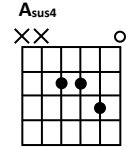

# PATIENCE

Author: Guns N' Roses **Alt-Key : G-C D-G E-A A-D B<sub>m</sub>-E<sub>m</sub>**

**Intro** G D E A G D E A  
 E |-----9-----6-7-8-9-----6/7/8-----9--7--6----6(4-|  
 B |--7--9\11--11\9--7--9-----9--7--9--9-----|  
 G |6-----8--6/7/8--10--8-6--6---6(4--|

**Verse 1** G G D D  
 Shed a tear 'cause I'm missing you I'm still alright to smile  
 E E A A sus2 A A sus4 A sus2 A G G  
 Girl I think about you every day now Was a time when I wasn't sure  
 D D E E A A sus2 A A sus4 A sus2 A  
 But you set my mind at ease There is no doubt you're in my heart now

**Solo** G D G B<sub>m</sub> G D A A sus2 A A sus4 A sus2 A (x2) : A A sus2 A A sus4 A sus2 A (x3) : A A D D A A D D

**Bridge 1** A A D D A A D D  
 A little patience, mhh yeah, ah, mhh yeah Need a little patience, yeah, yeah, yeah  
 A A D D A  
 Just a little patience, mhh yeah, ah, yeah Some more patience

D D A  
 I ain't got time for the game (gotta have some patience) 'Cause I need you, yeah (yeah)  
 D D A A  
 Yeah, but I need you (All it takes is patience, yeah) Oh, I need you (Just a little patience)  
**Outro** Oh, I (D)need you (Is all you need) (D) Oh, this (A)time..(A)... (D)...(D)...(A)yeah