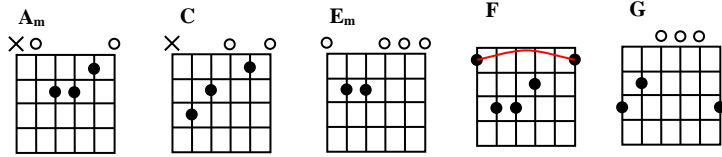

OTHERSIDE

Artist: Red Hot Chili Peppers

Intro Am

Chorus

Am F C
How long, how long will I slide
G Am F
I don't believe it's bad

G Am F C
Separate my side I don't
C G
Slit my throat it's all I ever

Verse 1

Am Em
I heard your voice through a photograph
Am Em
Once you know you can never go back

Am Em
It thought it up it brought up the past
G Am
I've got to take it on the otherside

Verse 2

Am Em
Centuries are what it meant to me
Am Em
Stranger things could never change my mind

Am Em
A cemetery where I marry the sea
G Am
I've got to take it on the otherside

Pre-Chorus 1

G Am
Take it on the otherside

G Am
Take it on, take it on

Chorus

Am F C
How long, how long will I slide
G Am F
I don't believe it's bad

G Am F C
Separate my side I don't
C G
Slit my throat it's all I ever

Verse 3

Am Em
Pour my life into a paper cup
Am Em
She wants to know am I still a slut

Am Em
The ashtray's full and I'm spilling my guts
G Am
I've got to take it on the otherside

Verse 4

Am Em
Scarlet starlet and she's in my bed
Am Em
Push the trigger and pull the thread

Am Em
A candidate for my soul mate bled
G Am
I've got to take it on the otherside

Pre-Chorus 2

G Am
Take it on the otherside

G Am Em C Em C
Take it on, take it on

Bridge

Em
Turn me on, take me for a hard ride
Em
I fell and tell it that it's not a friend

C Am Em
Burn me out, leave me on the otherside
C Am F C G
I tear it down, I tear it down and it's born again

Chorus

Am F C
How long, how long will I slide
G Am F
I don't believe it's bad

G Am F C
Separate my side I don't
C G
Slit my throat it's all I ever

Outro

Am F C G Am F
How long, I don't, I don't believe it's bad

C G Am
Slit my throat it's all I ever