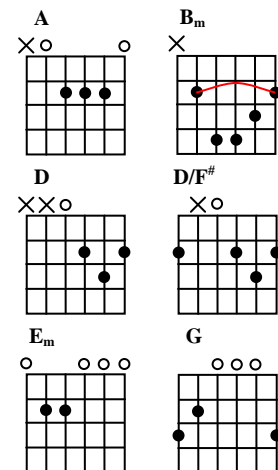

LIFE IS A HIGHWAY

Author: Tom Cochrane

Intro G D A

Verse 1

G Life's like a road that you travel on	D When there's one day here and the next day gone
A Sometimes you bend, sometimes you stand	Sometimes you turn your back to the wind
G There's a world outside every darkened door	Where blues won't haunt you anymore
A Where the brave are free and lovers soar	Come ride with me to the distant shore

Pre-Chorus 1

B_m A	G E_m
We won't hesitate, break down the garden gate	There's not much time left today

Chorus

B_m G	D/F# A G D/F# A
Life is a highway	I want to ride it all night long
B_m G	D/F# A G D/F# A
If you're going my way	I want to drive it all night long

Verse 2

G Through all these cities and all these towns	D It's in my blood and it's all around
A I love you now like I loved you then	This is the road and these are the hands
G From Mozambique to those Memphis nights	D The Kyber Pass to Vancouver's lights
A Knock me down back up again	You're in my blood I'm not a lonely man

Pre-Chorus 2

B_m A	A
There's no load, I can't hold	Road so rough, this I know
G	E_m
I'll be there when the light comes in	Just tell 'em we're survivors

Chorus (2 times)

B_m G	D/F# A G D/F# A
Life is a highway	I want to ride it all night long
B_m G	D/F# A G D/F# A
If you're going my way	I want to drive it all night long