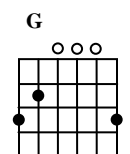

LANDSLIDE

Author: Dixie Chicks

Intro C G A_{m7} G (2 times)

Verse 1

C G A_{m7} G
I took my love and I took it down
C G
And I saw my reflection
C G A_{m7} G
Well the landslide brought me down

C G A_{m7} G
Climbed a mountain then I turned around
A_{m7} G
In the snow covered hills

Pre-Chorus 1

C G A_{m7} G
Oh, mirror in the sky, what is love
C G A_{m7} G
Can I sail through the changing ocean tides
C
Uh ah.....

C G A_{m7} G
Can the child within my heart rise above
C G A_{m7} G
Can I handle the seasons of my life
G A_{m7} G
Uh ah.....Uh ah.....Uhhhhh ahhhhh

Chorus

G D₇ E_m
Well, I've been afraid of changin'
G D₇
But time makes you bolder
G A_{m7} C
I'm getting older too

C G A_{m7} D₇
'Cause I built my life around you
E_m C
Children get older
G
Well,

Instrumental C G A_{m7} G (3 times) C G A_{m7} D₇

C G A_{m7} G
So, take this love and take it down
C G
And if you see my reflection
C G A_{m7}
Well the landslide brought me down

C G A_{m7} G
Yeah, and if you climb a mountain and you turn around
A_{m7} G
In the snow covered hills