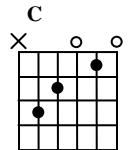

LANDSLIDE

Author: Dixie Chicks

Intro C G A_{m7} G (2 times)

Verse 1

C G A_{m7} G
I took my love and I took it down
C G
And I saw my reflection
C G A_{m7} G
Well the landslide brought me down

C G A_{m7} G
Climbed a mountain then I turned around
A_{m7} G
In the snow covered hills

Pre-Chorus 1

C G A_{m7} G
Oh, mirror in the sky, what is love
C G A_{m7} G
Can I sail through the changing ocean tides
C
Uh ah.....

C G A_{m7} G
Can the child within my heart rise above
C G A_{m7} G
Can I handle the seasons of my life
G A_{m7} G
Uh ah.....Uh ah.....Uhhhhh ahhhhh

Chorus

G D₇ E_m
Well, I've been afraid of changin'
G D₇
But time makes you bolder
G A_{m7} C
I'm getting older too

C G A_{m7} D₇
'Cause I built my life around you
E_m C
Children get older
G
Well,

Instrumental C G A_{m7} G (3 times) C G A_{m7} D₇

C G A_{m7} G
So, take this love and take it down
C G
And if you see my reflection
C G A_{m7}
Well the landslide brought me down

C G A_{m7} G
Yeah, and if you climb a mountain and you turn around
A_{m7} G
In the snow covered hills