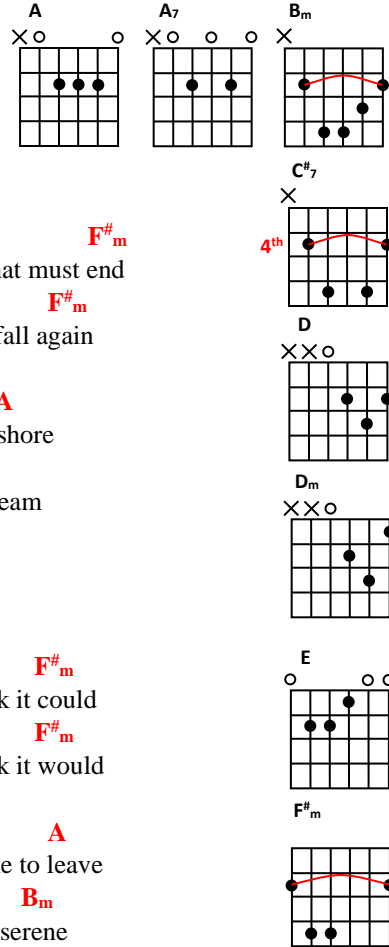

FAMOUS FINAL SCENE

Author: Bob Seger

Intro A F#m A F#m

Verse 1

A F#m
Think in terms of bridges burned
A F#m
See the rivers rise and fall

A F#m
Think of seasons that must end
A F#m
They will rise and fall again

Chorus 1

D E
Everything must have an end
C#7 D Dm Dm
Like a river to a stream
E A
It's the famous final scene

A
Like an ocean to a shore
Bm
Like a river to a stream

Interlude 1 A F#m A F#m

Verse 2

A F#m
And how you tried to make it work
A F#m
How you tried to make it last

E A
And the nights are growing cold
E A E
And there's no one warm to hold
E F#m Bm E

Interlude 2 D E F#m

Verse 3

A F#m
Now the lines have all been read
A F#m
Now you move toward the door

A F#m
And you knew them all by heart
A F#m
Here it comes the hardest part

Chorus 3

D E
Try the handle of the road
C#7 D Dm Dm
This can never be arranged
E A A
From the famous final scene

A
Feeling different feeling strange
Bm
As the light fades from the screen

Outro E D A