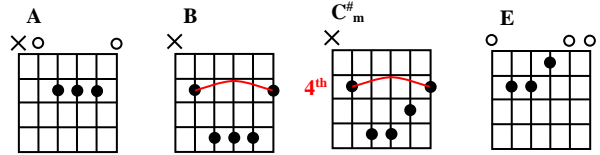

EVER THE SAME

Artist: Rob Thomas

Intro E

Verse 1

E B A
 We were drawn from the weeds; we were brave like soldiers
 C#m B E
 Falling down under the pale moonlight
 B A C#m B A
 You were holdin' a me, like a someone broken And I couldn't tell you but I'm telling you now

Pre-Chorus

C#m B A C#m B E
 Just let me hold you while you're falling apart Just let me hold you and we'll both fall down

Chorus 1

B C#m A E B A E
 Fall on me, tell me everything you want me to be Forever with you, forever in me, ever the same

Verse 2

E B A C#m B E
 We would stand in the wind; we were free like a water Flowing down under the warmth of the sun
 B A
 Now it's cold and we're scared and we've both been shaken
 C#m B A
 Hey, look at us now; this doesn't need to be the end

B C#m A E B E
 Fall on me, tell me everything you want me to be Forever with you, forever in me, ever the same
 B C#m A
 Call on me, I'll be there for you and you'll be there for me
 E B C#m
 Forever it's you, forever in me, ever the same