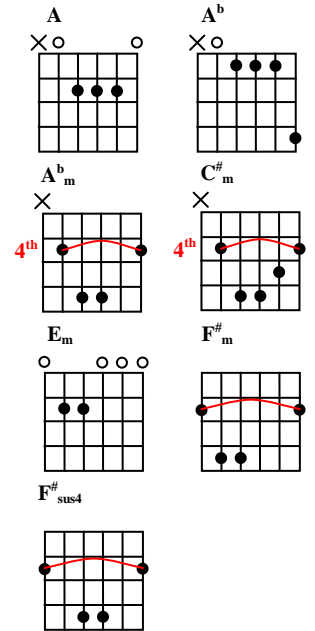

Guitar Repertoire

CARRY ON

Author: Ben's Brothers

Intro: E F#m A E

Verse 1

When you're lost, and you're lonely
 And your only way is up
 When your day rises from you
 Like a mountain to its top
 Look beside you, and you will find me
 I will guide you, when your will is gone

Chorus

So carry on, carry on, carry on
 Whatever comes, and however painful, however long
 When your hope has been denied you
 I will walk beside you, carry on

Instrumental: E F#m A E

Verse 2

All my life, has been a battle
 Fought within me, with myself
 You always know, what the truth is
 But the trick, is to know yourself
 I looked around me, in the darkness
 And you found me, when there was no one else