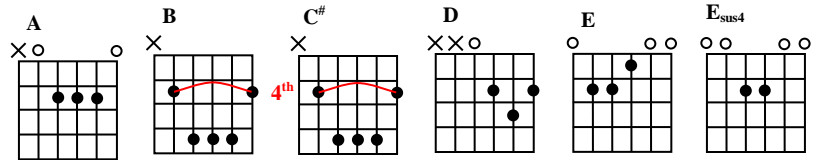

CAREFREE HIGHWAY

Author: Gordon Lightfoot

Intro A G D E_{sus4} E

Verse 1

A E C# F#_m D A E_{sus4} E
 Pickin' up the pieces of my sweet shattered dream I wonder how the old folks are tonight
 A E C# F#_m D E A
 Her name was Ann and I'll be damned if I recall her face She left me not knowing what to do

Chorus 1

A G D E A G D E
 Carefree highway, let me slip away on you Carefree highway, you've seen better days
 F#_m E D B F#_m
 The morning after blues, from my head down to my shoes
 A G D E A
 Carefree highway, let me slip away on you, slip away on you

F#_m

Instrumental G D E A G D E_{sus4} E

Verse 2

A E C# F#_m D A E_{sus4} E
 Turning back the pages to the times that I love best I wonder if she'll ever do the same
 A E C# F#_m D E A
 Now the thing that I call living is just being satisfied With knowing I got no one left to blame

G

Instrumental G D E A G D E_{sus4} E

Verse 3

A E C# F#_m D A E_{sus4} E
 Searching through the fragments of my dream shattered sleep I wonder if the years have closed her mind
 A E C# F#_m D E A
 Well I guess it must be wander lust or trying to get free
 D E A
 From the good old faithful feeling we once knew