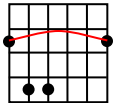

CAREFREE HIGHWAY

Author: Gordon Lightfoot

Intro A G D E_{sus4} E

Verse 1

A E C# F#_m D A E_{sus4} E
Pickin' up the pieces of my sweet shattered dream I wonder how the old folks are tonight
A E C# F#_m D E A
Her name was Ann and I'll be damned if I recall her face She left me not knowing what to do

Chorus 1

A G D E A G D E
Carefree highway, let me slip away on you Carefree highway, you've seen better days
F#_m E D B F#_m
The morning after blues, from my head down to my shoes
A G D E A
Carefree highway, let me slip away on you, slip away on you

F#_m

Instrumental G D E A G D E_{sus4} E

Verse 2

A E C# F#_m D A E_{sus4} E
Turning back the pages to the times that I love best I wonder if she'll ever do the same
A E C# F#_m D E A
Now the thing that I call living is just being satisfied With knowing I got no one left to blame

Chorus 1

A G D E A G D E
Carefree highway, let me slip away on you Carefree highway, you've seen better days
F#_m E D B F#_m
The morning after blues, from my head down to my shoes
A G D E A
Carefree highway, let me slip away on you, slip away on you

G

Instrumental G D E A G D E_{sus4} E

Verse 3

A E C# F#_m D A E_{sus4} E
Searching through the fragments of my dream shattered sleep I wonder if the years have closed her mind
A E C# F#_m D E A
Well I guess it must be wander lust or trying to get free
D E A
From the good old faithful feeling we once knew

Chorus 2

A G D E A G D E
Carefree highway, let me slip away on you Carefree highway, you've seen better days
F#_m E D B F#_m
The morning after blues, from my head down to my shoes
A G D E A E A
Carefree highway, let me slip away on you, slip away on you Let me slip away on you

Chorus 3

A G D E A G D E
Carefree highway, I got to see my old flame Carefree highway, you've seen better days
F#_m E D B F#_m
The morning after blues, from my head down to my shoes
A G D E A
Carefree highway, let me slip away on you, slip away on you

Outro G D E A G D E (2 times)