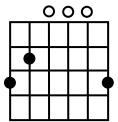

CAREFREE HIGHWAY

Author: Gordon Lightfoot

Intro A G D E_{sus4} E

Verse 1

A E C# F#_m D A E_{sus4} E
 Pickin' up the pieces of my sweet shattered dream I wonder how the old folks are tonight
 A E C# F#_m D E A
 Her name was Ann and I'll be damned if I recall her face She left me not knowing what to do

Chorus 1

A G D E A G D E
 Carefree highway, let me slip away on you Carefree highway, you've seen better days
 F#_m E D B F#_m
 The morning after blues, from my head down to my shoes
 A G D E A
 Carefree highway, let me slip away on you, slip away on you

F#_m

Instrumental G D E A G D E_{sus4} E

Verse 2

A E C# F#_m D A E_{sus4} E
 Turning back the pages to the times that I love best I wonder if she'll ever do the same
 A E C# F#_m D E A
 Now the thing that I call living is just being satisfied With knowing I got no one left to blame

G

Instrumental G D E A G D E_{sus4} E

Verse 3

A E C# F#_m D A E_{sus4} E
 Searching through the fragments of my dream shattered sleep I wonder if the years have closed her mind
 A E C# F#_m D E A
 Well I guess it must be wander lust or trying to get free
 D E A
 From the good old faithful feeling we once knew