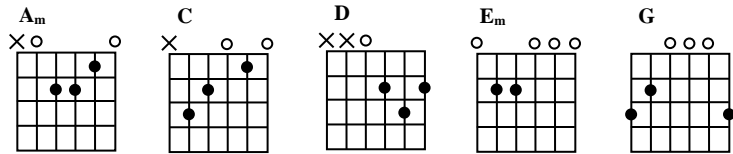

ANGELS WOULD FALL

Artist: Melissa Etheridge

Intro Em C G D Em (4 times)

Verse 1

Em	C	G	D	Em	G	D		
The rope that's wrapped around me	Is cutting through my skin							
Em	C	G	D	Em	G	D		
And the doubts that have surrounded me	Are finding their way in							
Em	C	G	D	Em	C	G	D	Am
I keep it close to me, like a holy man prays	In my desperate hour, it's better, it's better that way							

Pre-Chorus 1

Em	C	G	D	Em	C	G	D
So I'll come by and see you again	I'll be such a very good friend						
Em	C	G	D	D	Am	D	
Have mercy on my soul	I will never let you know	Where my mind has been					

Chorus

Em	C	G	D	Em	C	G	D	
An...gels never came down	There's no one here, they want to hang around							
Em	C	G	D	Em	C	G	D	Am
But if they knew, if they knew you at all	Then one by one, the angels, the angels would fall							

Verse 2

Em	C	G	D	G	D			
I've crept into your temple	I have slept upon your pew							
Em	C	G	D	G	D			
I have dreamed of the divinity	Inside and out of you							
Em	C	G	D	Em	C	G	D	Am
I want it more than truth, I can taste it on my breath	I would give my life just for a little, a little death							