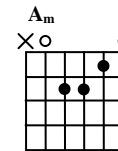

AMANDA

Author: Boston

Intro G C/G G

Verse 1

G C/G G
Babe, tomorrow's so far away
C

I don't think I can hide

A_m
Another day

G C/G G
And I, I'm getting to close again

C
If I tell you tonight

A_m
And walk away

E_m B_m
There's something I just have to say

G/B
What I'm feeling inside

C/G D
Knowing I love you

E_m B_m
I don't wanna see it end

G/B
Would you turn out the lights

C/G D D_{7sus4} G/D D
Knowing I love you