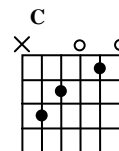

AMANDA

Author: Boston

Intro G C/G G

Verse 1

G C/G G
Babe, tomorrow's so far away
C

I don't think I can hide

A_m
Another day

G C/G G
And I, I'm getting to close again

C
If I tell you tonight

A_m
And walk away

E_m B_m
There's something I just have to say

G/B
What I'm feeling inside

C/G D
Knowing I love you

E_m B_m
I don't wanna see it end

G/B
Would you turn out the lights

C/G D D_{7sus4} G/D D
Knowing I love you