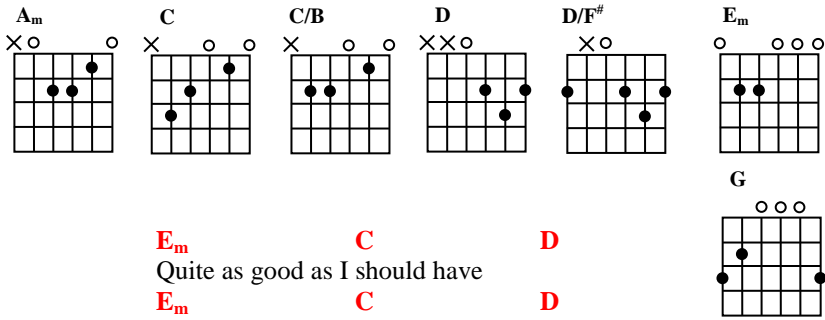

ALWAYS ON MY MIND

Author: Elvis Presley

Intro G

Verse 1

G	D/F#	Em	C	D
Maybe I didn't treat you		Quite as good as I should have		
G	D/F#	Em	C	D
Maybe I didn't love you		Quite as often as I could have		
C	G	C	C/B	Am G D
Little things I should have said and done		I just never took the time		

Chorus

G	C	D	G	C	D
You were always on my mind		You were always on my mind			

Verse 2

G	D/F#	Em	C	D
Maybe I didn't hold you		All those lonely, lonely times		
G	D/F#	Em	C	D
And I guess I never told you		I'm so happy that you're mine		
C	G	C	C/B	Am G D
If I make you feel second best		Girl, I'm sorry I was blind		

Chorus

G	C	D	G	C	D
You were always on my mind		You were always on my mind			

Bridge 1

G	D/F#	Em	D	C	C/B	Am	D
T - e - ll me		Tell me that your sweet love hasn't died					
G	D/F#	Em	D	C	C/B	Am	G D
G - i - ve me		Give me one more chance to keep you satisfied,					satisfied