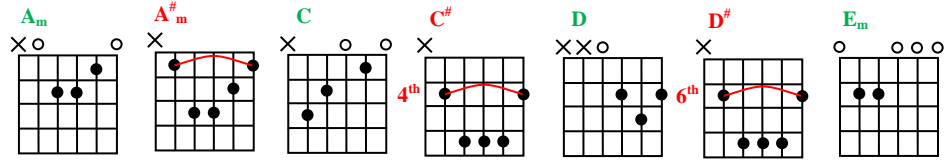

ALL OF ME

Author: John Legend

Intro

F_m C[#] G[#] D[#] Capo 1 - E_m C G D

Verse 1

F_m:E_m C[#]:C G[#]:G D[#]:D F_m:E_m
What would I do without your smart mouth Drawing me in, and kicking me out
C[#]:C G[#]:G D[#]:D F_m:E_m C[#]:C F_m:E_m
Got my head spinning, no kidding, I can't pin you down What's going on in that beautiful mind
D[#]:D F_m:E_m C[#]:C G[#]:G D[#]:D A[#]:A_m
I'm on your magical mystery ride And I'm so dizzy, don't know what hit me, but I'll be alright

Bridge 1

A[#]:A_m F_m:E_m D[#]:D A[#]:A_m F_m:E_m D[#]:D F_m
My head's under water But I'm breathing fine You're crazy and I'm out of my mind

Chorus

G[#]:G F_m:E_m A[#]:A_m
'Cause all of me, loves all of you Love your curves and all your edges
D[#]:D G[#]:G F_m:E_m
All your perfect imperfections Give your all to me, I'll give my all to you
A[#]:A_m D[#]:D
Your my end and my beginning Even when I lose I'm winning
F_m:E_m C[#]:C G[#]:G D[#]:D
'Cause I give you all, all of me And you give me all, all of you, oh

Verse 2

F_m:E_m C[#]:C G[#]:G D[#]:D F_m:E_m
How many times do I have to tell you Even when you're crying you're beautiful too
C[#]:C G[#]:G D[#]:D F_m:E_m C[#]:C G[#]:G
The world is beating you down, I'm around through every move You're my downfall, you're my muse
D[#]:D F_m:E_m C[#]:C G[#]:G D[#]:D A[#]:A_m
My worst distraction, my rhythm and blues I can't stop singing, it's ringing in my head for you

Bridge 1

A[#]:A_m F_m:E_m D[#]:D A[#]:A_m F_m:E_m D[#]:D
My head's under water But I'm breathing fine You're crazy and I'm out of my mind

Chorus

G[#]:G F_m:E_m A[#]:A_m
'Cause all of me, loves all of you Love your curves and all your edges
D[#]:D G[#]:G F_m:E_m
All your perfect imperfections Give your all to me, I'll give my all to you
A[#]:A_m D[#]:D
Your my end and my beginning Even when I lose I'm winning
F_m:E_m C[#]:C G[#]:G D[#]:D
'Cause I give you all, all of me And you give me all, all of you, oh

Bridge 2

A[#]:A_m F_m:E_m D[#]:D A[#]:A_m F_m:E_m D[#]:D
Cards on the table We're both showing hearts Risking it all, though it's hard

Chorus

G[#]:G F_m:E_m A[#]:A_m
'Cause all of me, loves all of you Love your curves and all your edges
D[#]:D G[#]:G F_m:E_m
All your perfect imperfections Give your all to me, I'll give my all to you
A[#]:A_m D[#]:D
Your my end and my beginning Even when I lose I'm winning
F_m:E_m C[#]:C G[#]:G D[#]:D
'Cause I give you all, all of me And you give me all, all of you, oh
F_m:E_m C[#]:C G[#]:G D[#]:D (fade out)
'Cause I give you all, all of me And you give me all, all of you, oh

Outro