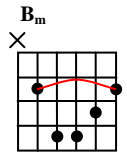

ALL I WANNA DO

Author: Heart

Intro G D Em D
Verse 1

G Bm C G
It was a rainy night when she came into sight Standing by the road, no umbrella, no coat
G Bm C D
So I pulled up alongside and I offered her a ride She accepted with a smile, so we drove for awhile
G Em C
I didn't ask her her name, this lonely girl in the rain Fate tell me it's right, is this love at first sight
D
Please don't make it wrong, just stay for the night

Chorus

G C
All I wanna do is make love to you Say you will, you want me to
G C
All I wanna do is make love to you I've got loving arms to hold on to

Verse 2

G Bm C G
So we found this hotel, it was a place I knew well We made magic that night, oh she did everything right
G Bm C D
She brought the man in me, so many times, easily And in the morning we woke, all I left her was a note
G Em
I told her I am the flower, you are the seed We walked in the garden, we planted a tree
C D
Don't try to find me, please don't you dare Just live in my memory, you'll always be there

Verse 3

G Bm C G
Then it happened one day, I came 'round the same way You could imagine my surprise when I saw my own eyes
G Em
I said please, please understand, I'm in love with another woman
C D
And what she couldn't give me, oh, who, was the one little thing that you can

Chorus 2

G D
All I wanna do is make love to you One night of love was all we knew
Am C
All I wanna do is make love to you Come on say you will, you want me too
Am C
All I wanna do is make love to you One night of love was all we knew
Am C
All I wanna do is make love to you Say you will babe, want me too
Em C G
All night long, all night, all night All I wanna do, all I wanna do, all I wanna do, all I wanna do